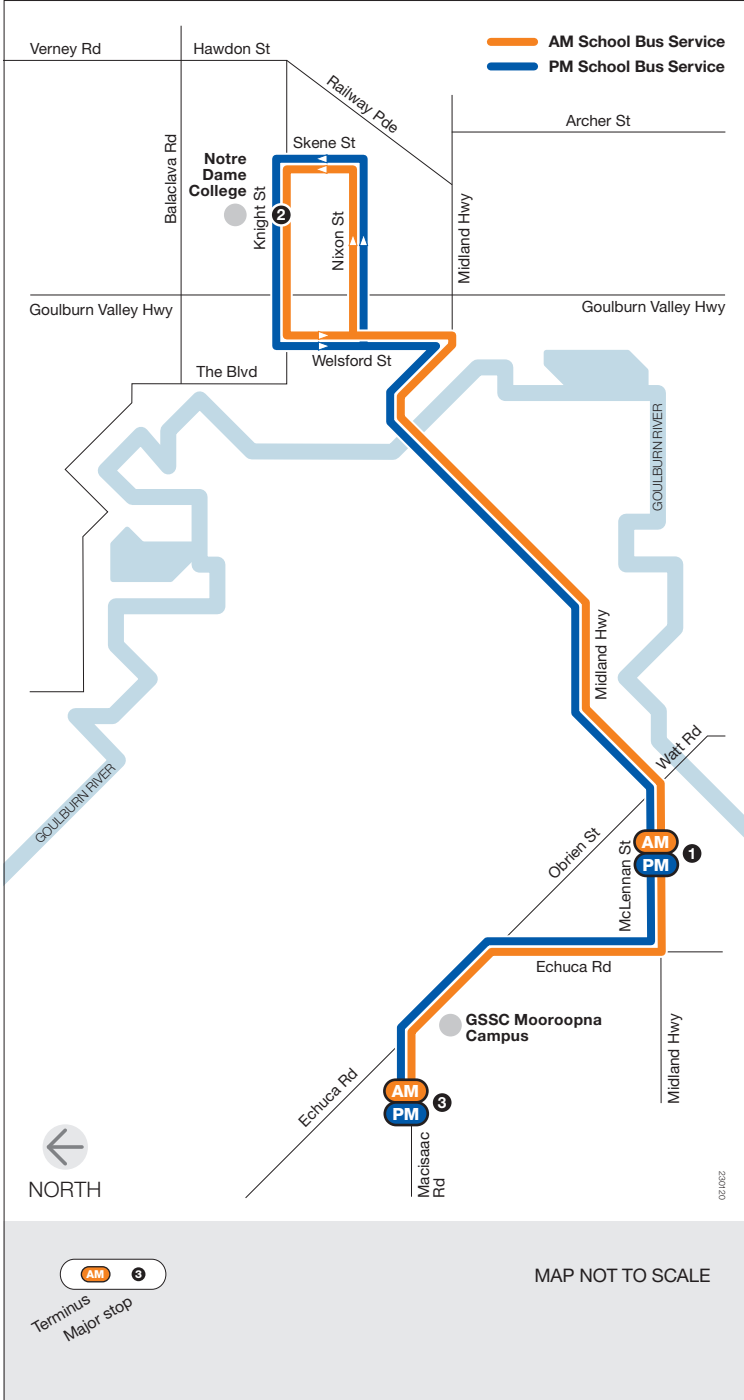

School bus route

D

Mooroopna

via Notre Dame College
via GSSC Mooroopna Campus

Monday to Friday

SCHOOL BUS STOP	AM
1 Bakery – 52 McLennan St	8.13
2 Notre Dame College	8.27
3 GSSC Mooroopna Campus	8.45

SCHOOL BUS STOP	PM
3 GSSC Mooroopna Campus	3.25
2 Notre Dame College	3.40
1 Mooroopna Barastoc – McLennan St	3.52