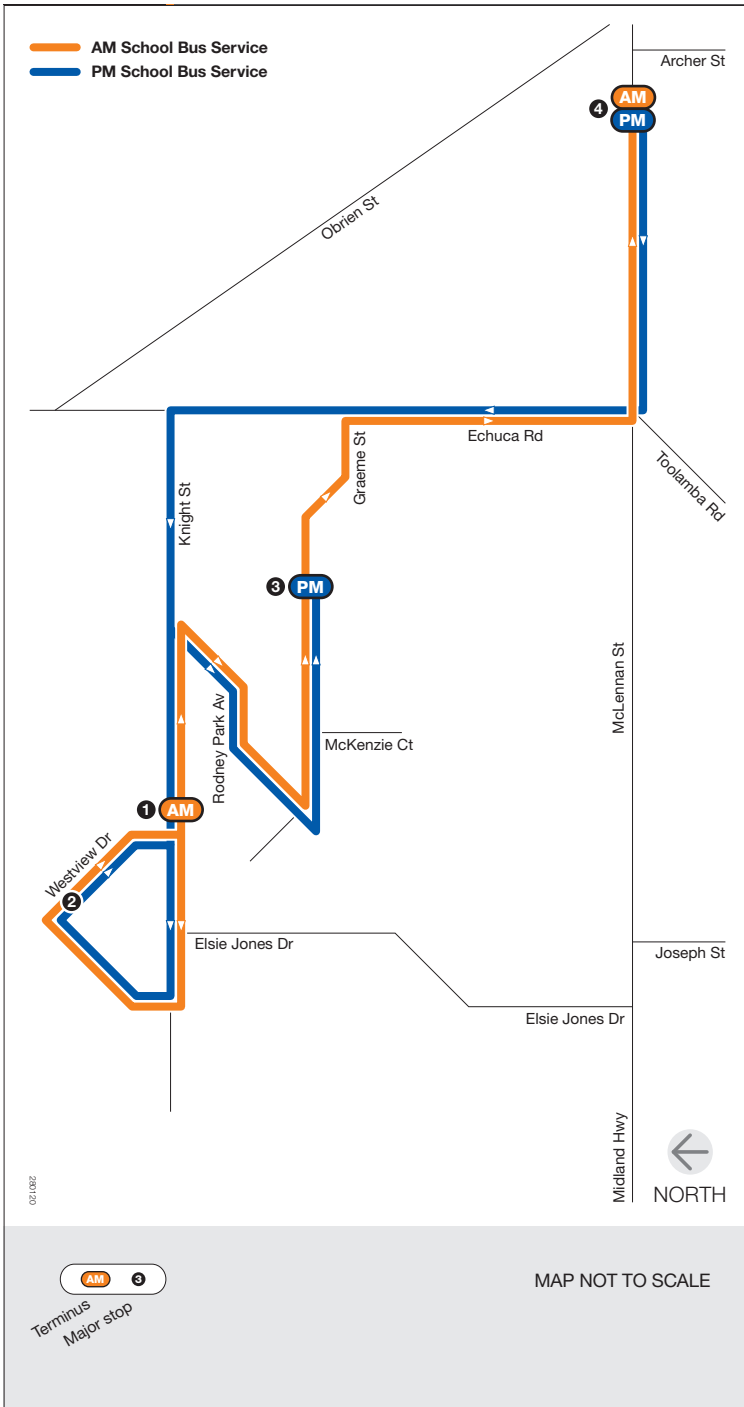

# School bus route

## C3

## Mooroopna

### Monday to Friday

SCHOOL BUS STOP	AM
1 55 Knight St	7.56
2 1 Westview Dr	7.57
21 Westview Dr	7.58
6 Rodney Park Av	8.00
54 Graeme St	8.01
3 20 Graeme St	8.02
4 Bakery - 52 McLennan St	8.06

SCHOOL BUS STOP	PM
4 Mooropna Barastoc - McLennan St	4.05
55 Knight St	4.09
2 1 Westview Dr	4.10
21 Westview Dr	4.11
6 Rodney Park Av	4.13
54 Graeme St	4.14
3 20 Graeme St	4.15