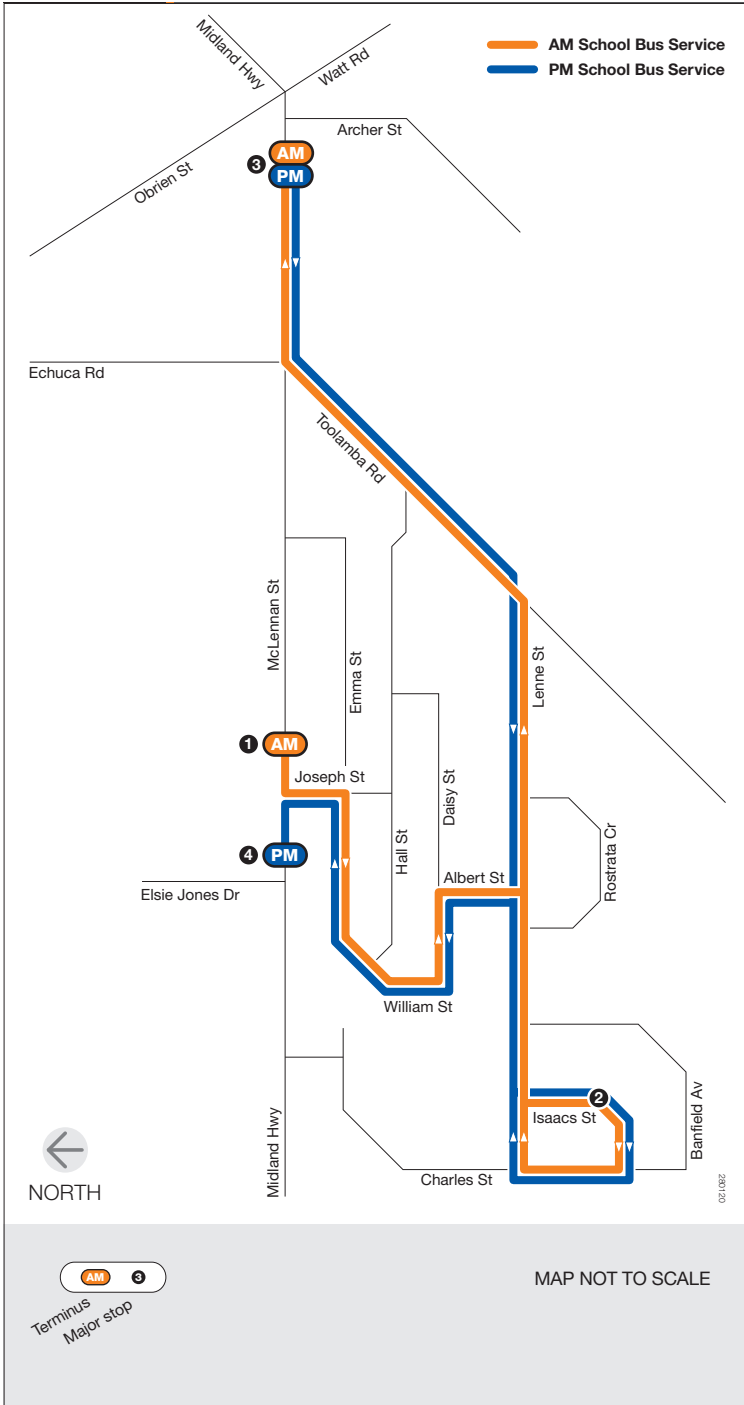

School bus route

C2 Mooroopna

Monday to Friday

SCHOOL BUS STOP	AM
1 193 McLennan St (shop)	7.53
79 Emma St	7.53
97 William St	7.54
69 Lenne St	7.55
81 Lenne St	7.57
2 27 Isaacs St	7.59
56 Charles St	7.59
38 Lenne St	8.01
26 Lenne St	8.02
150A McLennan St (vacant block)	8.04
3 Bakery - 52 McLennan St	8.06

SCHOOL BUS STOP	PM
3 Mooroopna Barastoc - McLennan St	4.05
101 McLennan St	4.07
33 Lenne St	4.09
45 Lenne St	4.10
69 Lenne St	4.12
81 Lenne St	4.12
2 27 Isaacs St	4.14
56 Charles St	4.14
114 William St	4.17
80 Emma St	4.18
4 195 McLennan St (shop)	4.18