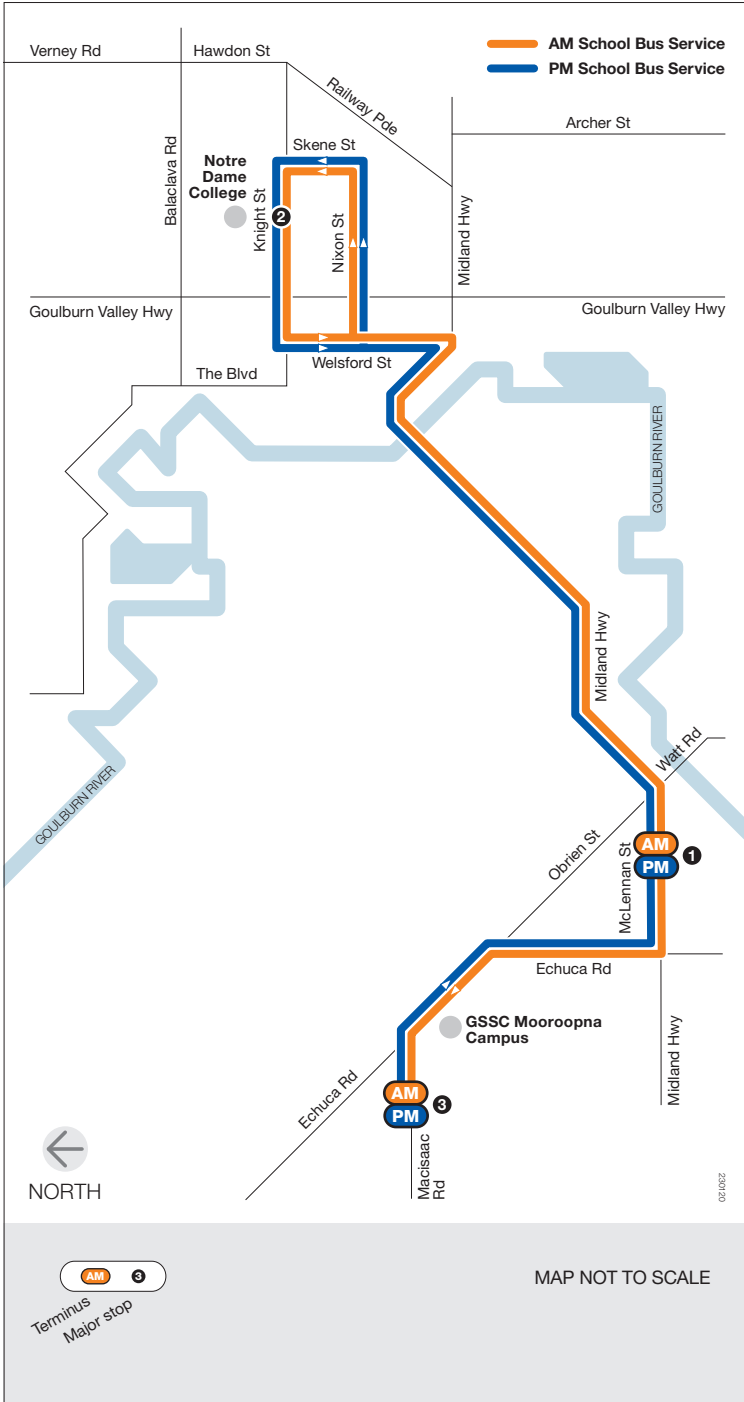

School bus route

B

Mooroopna

via Notre Dame College
via GSSC Mooroopna Campus

Monday to Friday

SCHOOL BUS STOP	AM
1 Bakery – 52 McLennan St	8.10
2 Notre Dame College	8.22
3 GSSC Mooroopna Campus	8.41

SCHOOL BUS STOP	PM
3 GSSC Mooroopna Campus	3.25
2 Notre Dame College	3.40
1 Mooroopna Barastoc – McLennan St	3.55