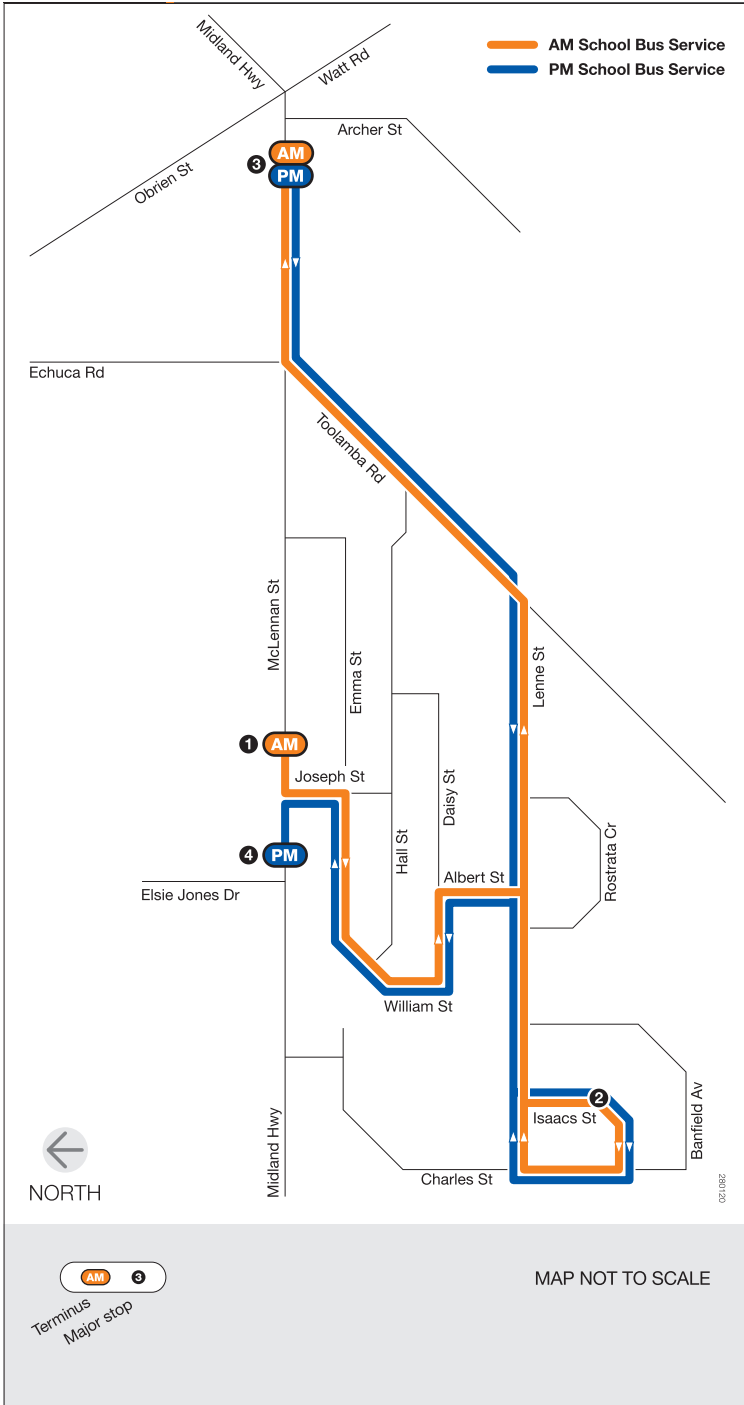

School bus route

C2 Mooroopna

Monday to Friday

SCHOOL BUS STOP	AM
1 193 McLennan St (shop)	7.58
79 Emma St	7.58
97 William St	7.59
69 Lenne St	8.00
81 Lenne St	8.02
2 27 Isaacs St	8.04
56 Charles St	8.04
38 Lenne St	8.06
26 Lenne St	8.07
150A McLennan St (vacant block)	8.09
3 Bakery - 52 McLennan St	8.11

SCHOOL BUS STOP	PM
3 Mooroopna Barastoc - McLennan St	4.00
101 McLennan St	4.02
33 Lenne St	4.04
45 Lenne St	4.05
69 Lenne St	4.07
81 Lenne St	4.07
2 27 Isaacs St	4.09
56 Charles St	4.09
114 William St	4.12
80 Emma St	4.13
4 195 McLennan St (shop)	4.13