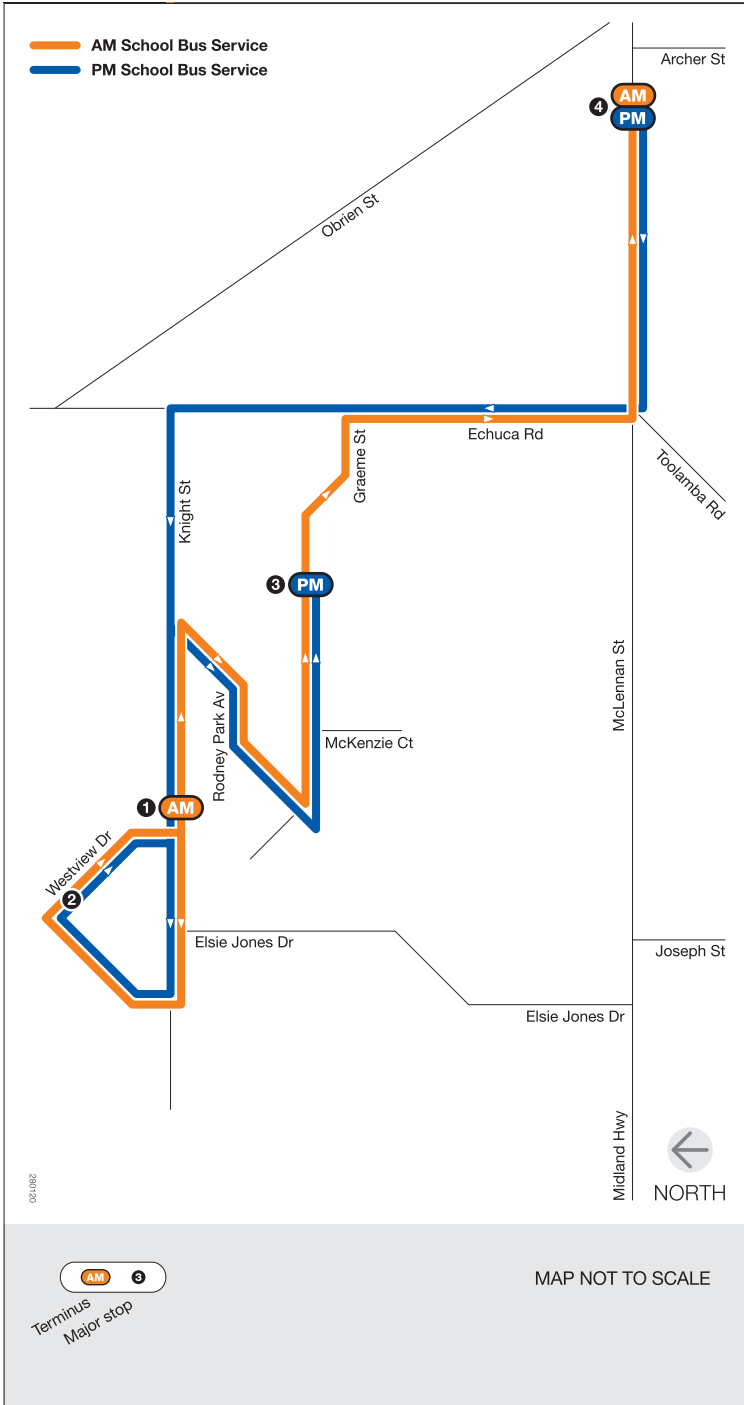

School bus route

C3

Mooroopna

Monday to Friday

SCHOOL BUS STOP	AM
1 55 Knight St	8.01
2 1 Westview Dr	8.02
21 Westview Dr	8.03
6 Rodney Park Av	8.05
54 Graeme St	8.06
3 20 Graeme St	8.07
4 Bakery - 52 McLennan St	8.11

SCHOOL BUS STOP	PM
4 Mooroopna Barastoc - McLennan St	4.00
55 Knight St	4.04
2 1 Westview Dr	4.05
21 Westview Dr	4.06
6 Rodney Park Av	4.08
54 Graeme St	4.09
3 20 Graeme St	4.10