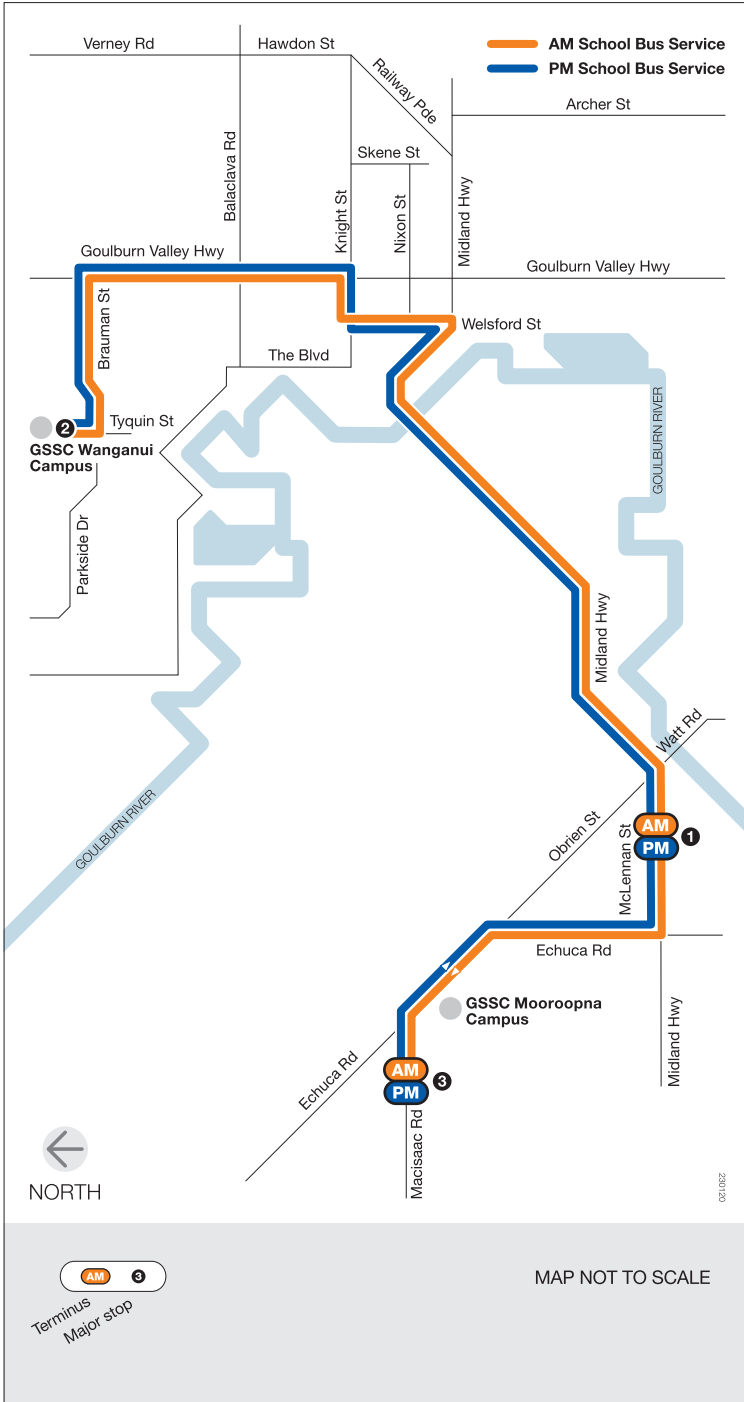

# School bus route

# Mooroopna

via GSSC Wanganui Campus  
via GSSC Mooroopna Campus

## Monday to Friday

SCHOOL BUS STOP	AM
1 Bakery – 52 McLennan St	8.15
2 GSSC Wanganui Campus	8.30
3 GSSC Mooroopna Campus	8.45

SCHOOL BUS STOP	PM
3 GSSC Mooroopna Campus	3.20
2 GSSC Wanganui Campus	3.35
1 Mooroopna Barastoc – McLennan St	3.50