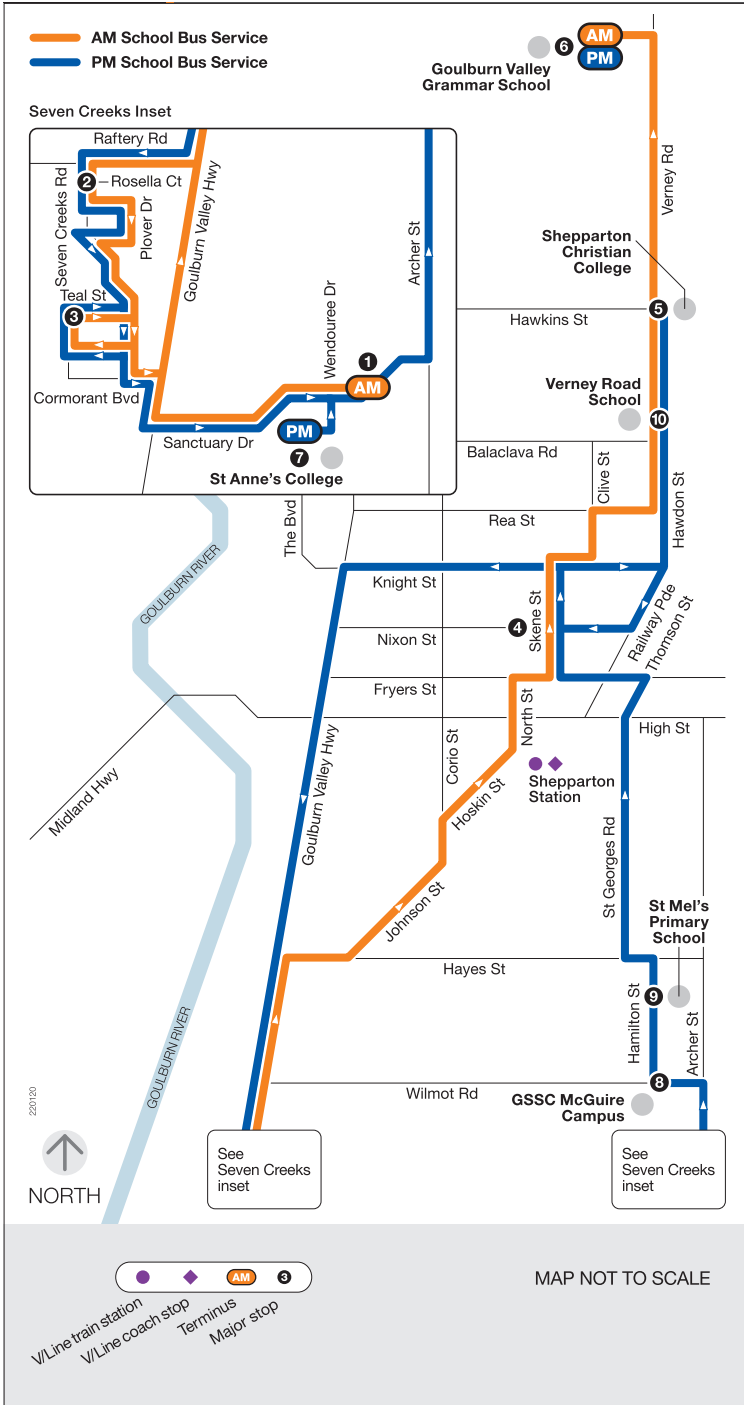

# School bus route

# Seven Creeks Drive

via Shepparton Christian College  
 via Goulburn Valley Grammar School  
 via St Anne's College  
 via GSSC McGuire Campus  
 via St Mel's Primary School  
 via Verney Road School

## Monday to Friday

SCHOOL BUS STOP	AM
1 Cnr Sanctuary Dr/Corangamite Dr	7.46
Cnr Sanctuary Dr/Pertobe Dr	7.48
2 Cnr Seven Creeks Dr/Rosella Ct	7.55
Cnr Plover Dr/Lapwing St	8.00
Cnr Wagtail Dr/Quail St	8.03
3 Cnr Seven Creeks Dr/Teal St	8.05
4 Skene St Interchange	8.15
PTV Stops Rea St	8.20
5 Shepparton Christian College	8.30
6 Goulburn Valley Grammar School	8.35

SCHOOL BUS STOP	PM
7 St Anne's College	3.10
8 GSSC McGuire Campus	3.25
9 St Mel's Primary School	3.28
4 Skene St Interchange	3.40
10 Verney Road School	3.45
5 Shepparton Christian College	3.50
4 Skene St Interchange	3.55
2 Cnr Seven Creek Dr/Rosella Ct	4.04
Cnr Plover Dr/Kookaburra Dr	4.08
8 Lapwing St	4.10
Cnr Wagtail Dr/Quail St	4.12
3 Cnr Seven Creek Dr/Teal St	4.14
Cnr Sanctuary Dr/Pertobe St	4.18
1 Cnr Sanctuary Dr/Corangamite Dr	4.20