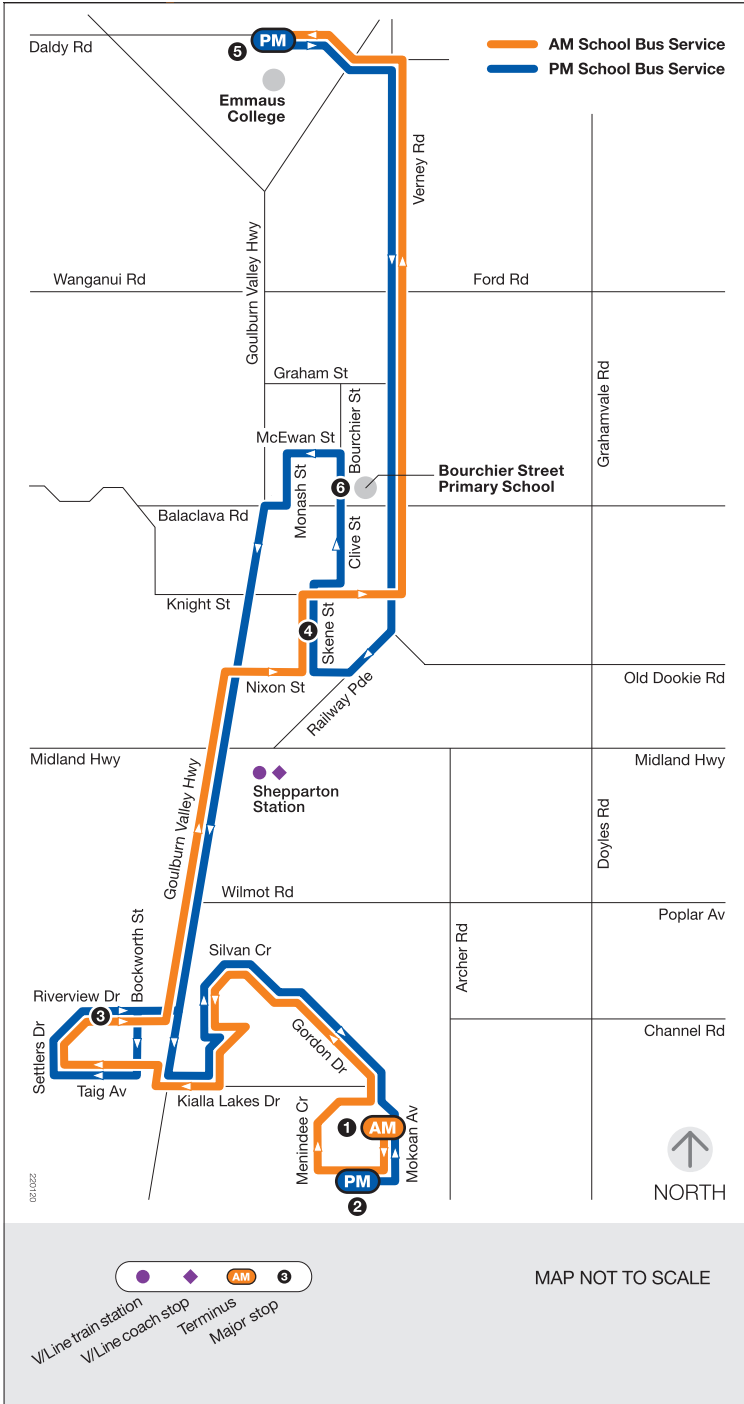

School bus route

T

Gordon Drive

via Emmaus College
via Bourchier Street Primary School

Monday to Friday

SCHOOL BUS STOP	AM
1 9 Mokoan Av	7.50
2 36 Menindee Cr	7.51
PTV Stops Gordon Dr	7.54
28 Silvan Cr	7.58
2 Silvan Cr	7.59
PTV Stops Gordon Dr	8.00
23 Taig Av	8.05
56 Taig Av	8.07
4 Settlers Dr	8.10
3 Riverside Plaza	8.13
4 Skene St Interchange	8.23
5 Emmaus College	8.40

SCHOOL BUS STOP	PM
5 Emmaus College	3.20
4 Skene St Interchange	3.35
6 Bourchier St Primary School	3.40
27 Buckworth St	3.52
23 Taig Av	3.55
56 Taig Av	3.49
4 Settlers Dr	4.03
3 Riverside Plaza	4.05
PTV Stops Gordon Dr	4.10
Silvan Cr	4.13
PTV Stops Gordon Dr	4.20
9 Mokoan Av	4.23
2 36 Menindee Cr	4.25