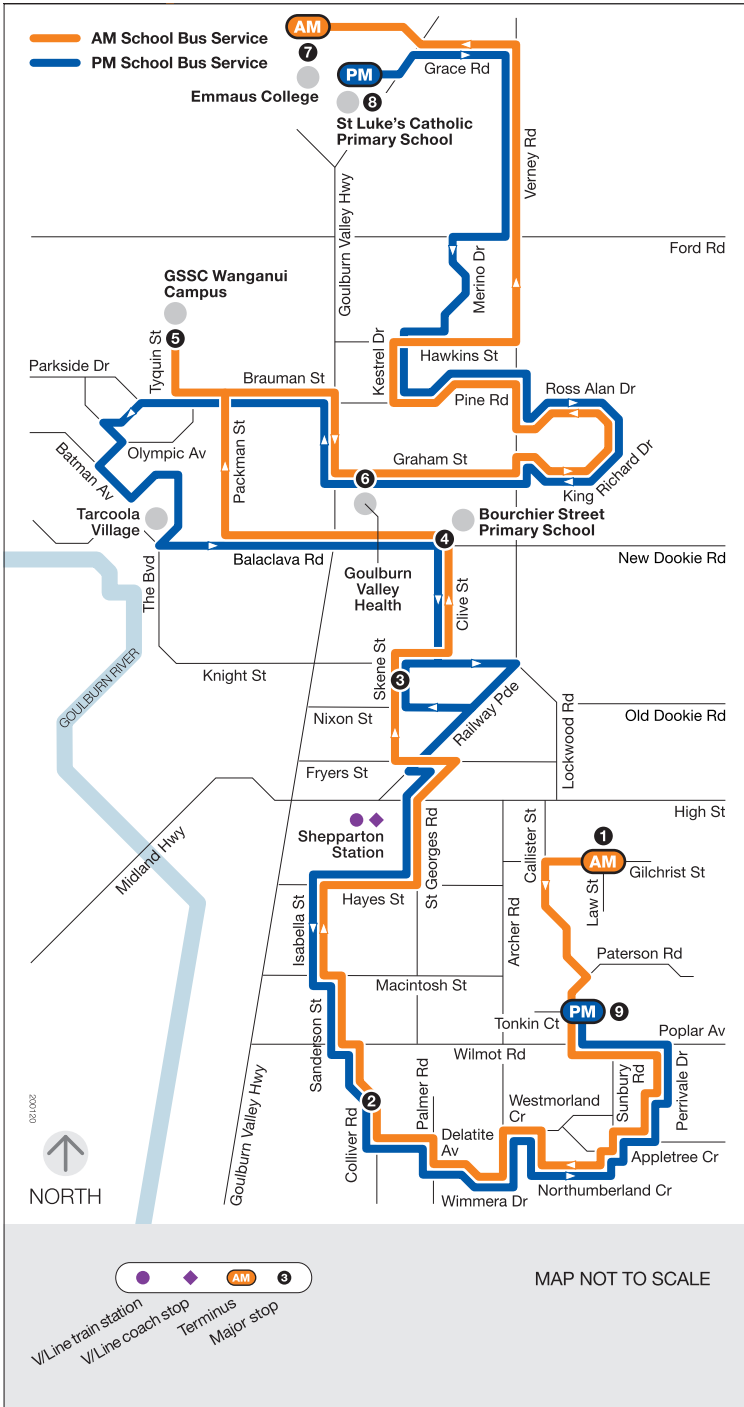

School bus route

S

Poplar Avenue

via Bourchier Street Primary School
 via GSSC Wanganui Campus
 via Emmaus College
 via St Luke's Catholic Primary School

Monday to Friday

SCHOOL BUS STOP	AM
1 Cnr Gilchrist St/Law St	7.50
PTV Stops Callister St	7.52
1 Perrivale Dr	7.55
2 Appletree Cr	7.57
14 Northumberland Cr	8.00
2 Colliver Rd Shops	8.05
PTV Stops Sanderson St	8.07
52 Isabella St	8.08
3 Skene St Interchange	8.13
4 Bourchier Street Primary School	8.22
5 GSSC Wanganui Campus	8.30
6 Goulburn Valley Health	8.33
Cnr King Richard Dr/Nankervis Ct	8.34
Cnr Ross Alan Dr/King Richard Dr	8.36
Cnr Kestrel Dr/Sabri Dr	8.40
Cnr Hawkins St/Merino Dr	8.42
7 Emmaus College	8.46

SCHOOL BUS STOP	PM
8 St Luke's Catholic Primary School	3.20
PTV Stops Merino Dr	3.25
PTV Stop Kestrel Dr	3.28
PTV Stops Pine Rd	3.30
Cnr Ross Alan Dr/Brighton Ct	3.35
Cnr King Richard Dr/Locksley Ct	3.38
6 Goulburn Valley Health	3.43
10 Parkside Dr	3.45
PTV Stop Tarcoola Village	3.48
4 Bourchier Street Primary School	3.52
3 Skene St Interchange	3.58
25 Isabella St	4.10
PTV Stop Sanderson St	4.12
2 Colliver Rd Shops	4.15
Cnr Northumberland Cr/Cornwall Ct	4.20
1 Appletree Cr	4.25
9 Perrivale Dr	4.27
9 Cnr Paterson Rd/Tonkin Ct	4.30