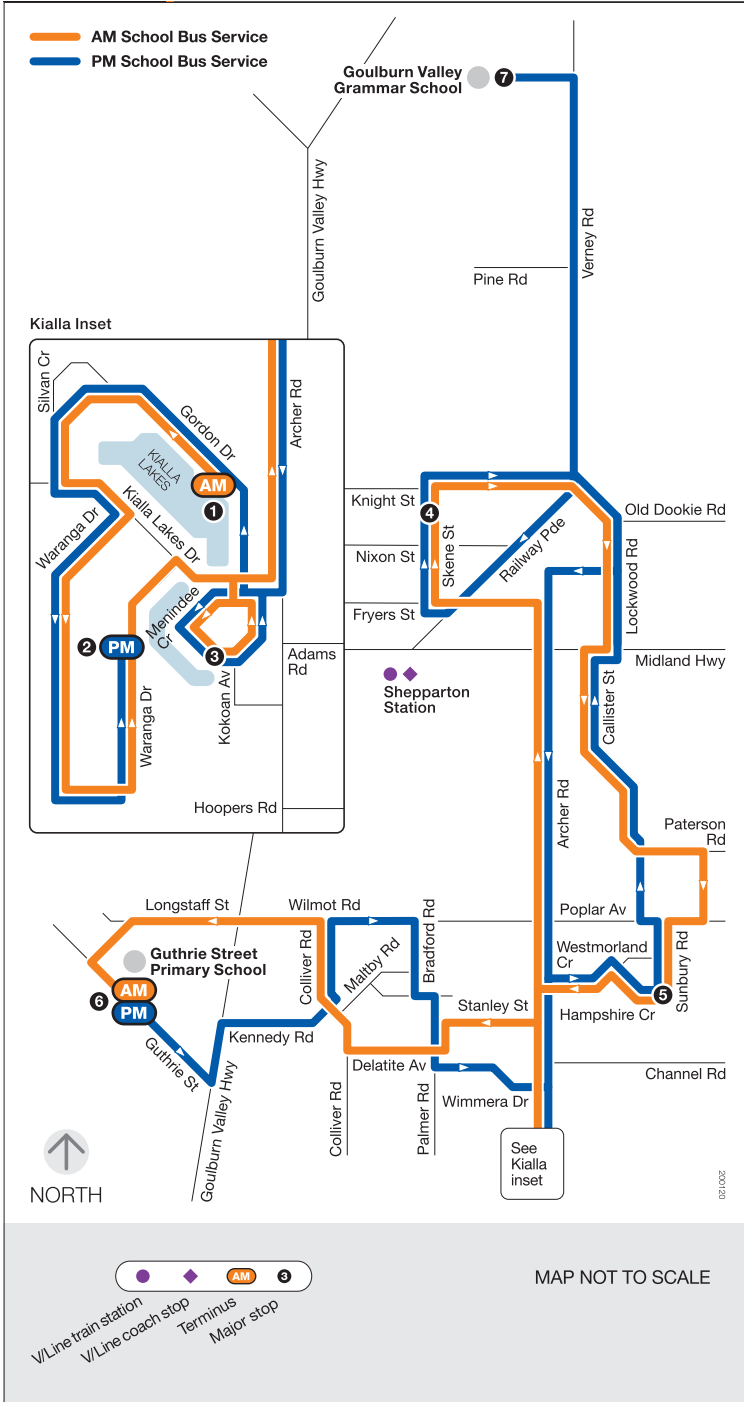

School bus route

R

Taylor's Estate

via Guthrie Street Primary School
via Goulburn Valley Grammar School

Monday to Friday

SCHOOL BUS STOP	AM
1 PTV Stops Gordon Dr	7.50
2 PTV Stops Waranga Dr	7.55
3 32 Menindee Cr	8.04
4 Skene St Interchange	8.20
PTV Stop Paterson Rd	8.28
5 PTV Stop Hampshire Cr	8.30
14 Westmorland Cr	8.32
PTV Stop Palmer Rd	8.36
PTV Stop Colliver Rd Shops	8.40
6 Guthrie Street Primary School	8.45

SCHOOL BUS STOP	PM
6 Guthrie Street Primary School	3.18
PTV Stop Colliver Rd Shops	3.22
PTV Stop Palmer Rd	3.23
5 PTV Stop Hampshire Cr	3.25
PTV Stop Callister St	3.28
Cnr Verney Rd/Pine Rd	3.35
7 Goulburn Valley Grammar School	3.50
4 Skene St Interchange	3.58
3 32 Menindee Cr	4.00
1 PTV Stops Gordon Dr	4.08
2 PTV Stops Waranga Dr	4.15