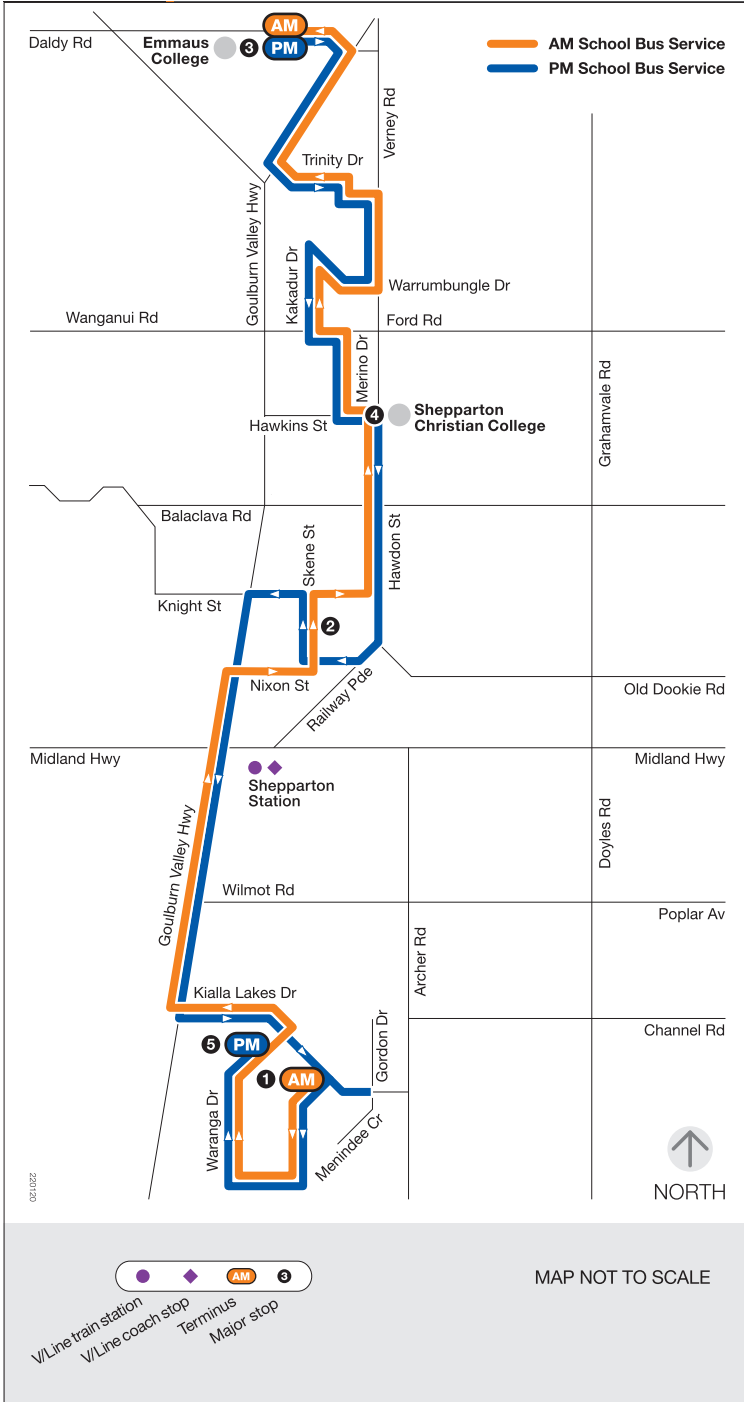

School bus route

Q

Kialla

via Emmaus College
via Shepparton Christian College

Monday to Friday

SCHOOL BUS STOP	AM
1 Opp PTV Stops Waranga Dr	8.03
2 Skene St Interchange	8.20
51 Merino Dr	8.40
5 Kakadu Dr	8.42
25 Kakadu Dr	8.43
27 Trinity Dr	8.45
59 Trinity Dr	8.45
3 Emmaus College	8.47

SCHOOL BUS STOP	PM
3 Emmaus College	3.20
Opp 59 Trinity Dr	3.24
26 Trinity Dr	3.25
20 Kakadu Dr	3.29
Cnr Kakadu Dr/Cooloola Pl	3.30
Opp 51 Merino Dr	3.32
4 Shepparton Christian College	3.33
2 Skene St Interchange	3.40
Cnr Kialla Lakes Dr/Menindee Cr	3.50
5 PTV Stops Waranga Dr	4.15