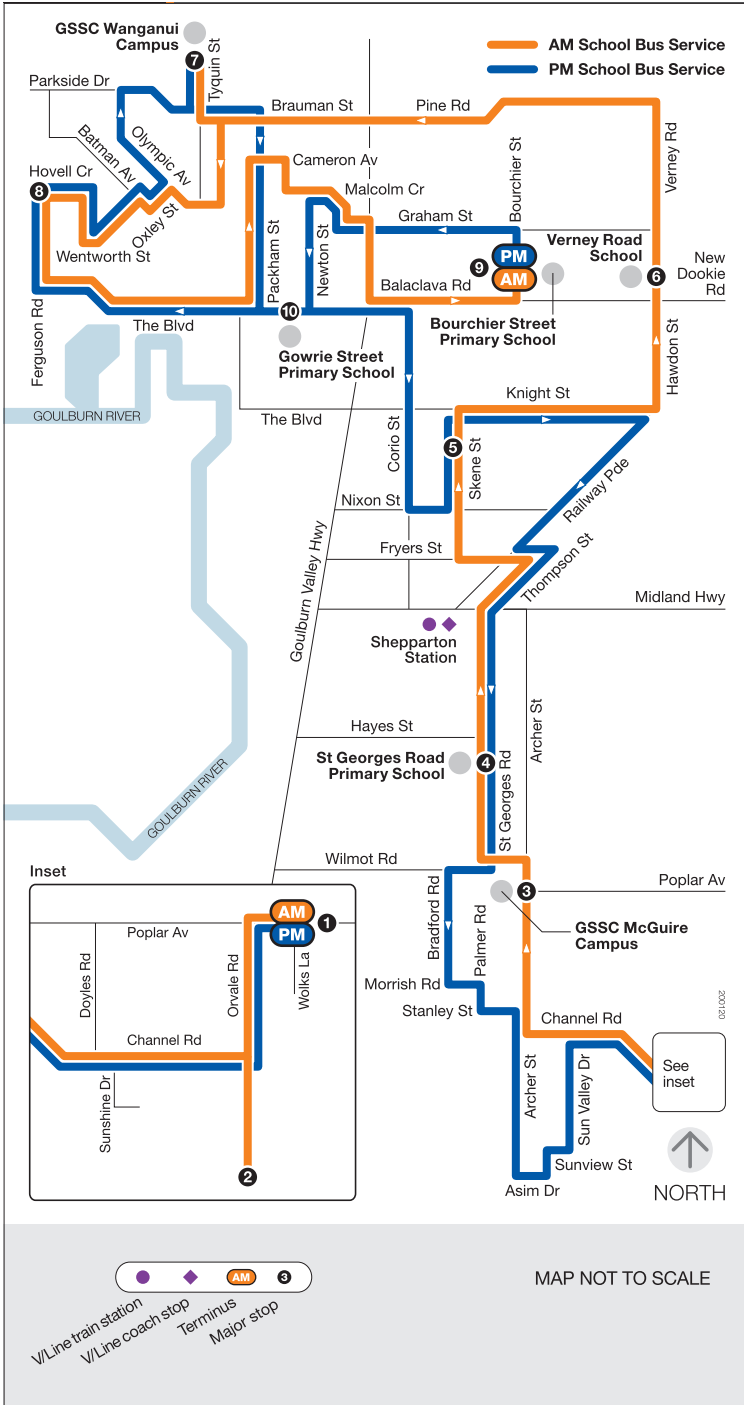

School bus route

P

Wanganui 3

via GSSC McGuire Campus
 via St Georges Road Primary School
 via Verney Road School
 via GSSC Wanganui Campus
 via Bouchier Street Primary School
 via Gowrie Street Primary School

Monday to Friday

SCHOOL BUS STOP	AM
1 Cnr Poplar Av/Wolks La	7.40
2 315 Orrvale Rd	7.50
145 Channel Rd	7.55
PTV Stops Sun Valley Dr	7.57
PTV Stop Archer St Shops	8.03
3 GSSC McGuire Campus	8.05
4 St Georges Road Primary School	8.09
5 Skene St Interchange	8.15
6 Verney Road School	8.25
7 GSSC Wanganui Campus	8.30
PTV Stops Olympic Av	8.36
8 PTV Stops Hovell Cr	8.38
PTV Stops Malcolm Cr	8.46
9 Bouchier Street Primary School	8.50

SCHOOL BUS STOP	PM
9 Bouchier Street Primary School	3.20
PTV Stop Malcolm Cr	3.25
PTV Stop Newton St	3.26
10 Gowrie Street Primary School	3.28
8 PTV Stop Hovell Cr	3.32
PTV Stop Olympic Av	3.35
7 GSSC Wanganui Campus	3.40
5 Skene Street Interchange	3.55
4 St Georges Road Primary School	4.02
Cnr St Georges Rd/Dainton St	4.04
Bradford Rd	4.07
Stanley St	4.10
PTV Stop Asim Dr	4.13
Sunview St	4.14
Sun Valley Dr	4.15
Channel Road opp Mcphees Rd	4.18
Cnr Channel Rd/Sunshine Dr	4.20
1 Cnr Poplar Av/Wolks La	4.25