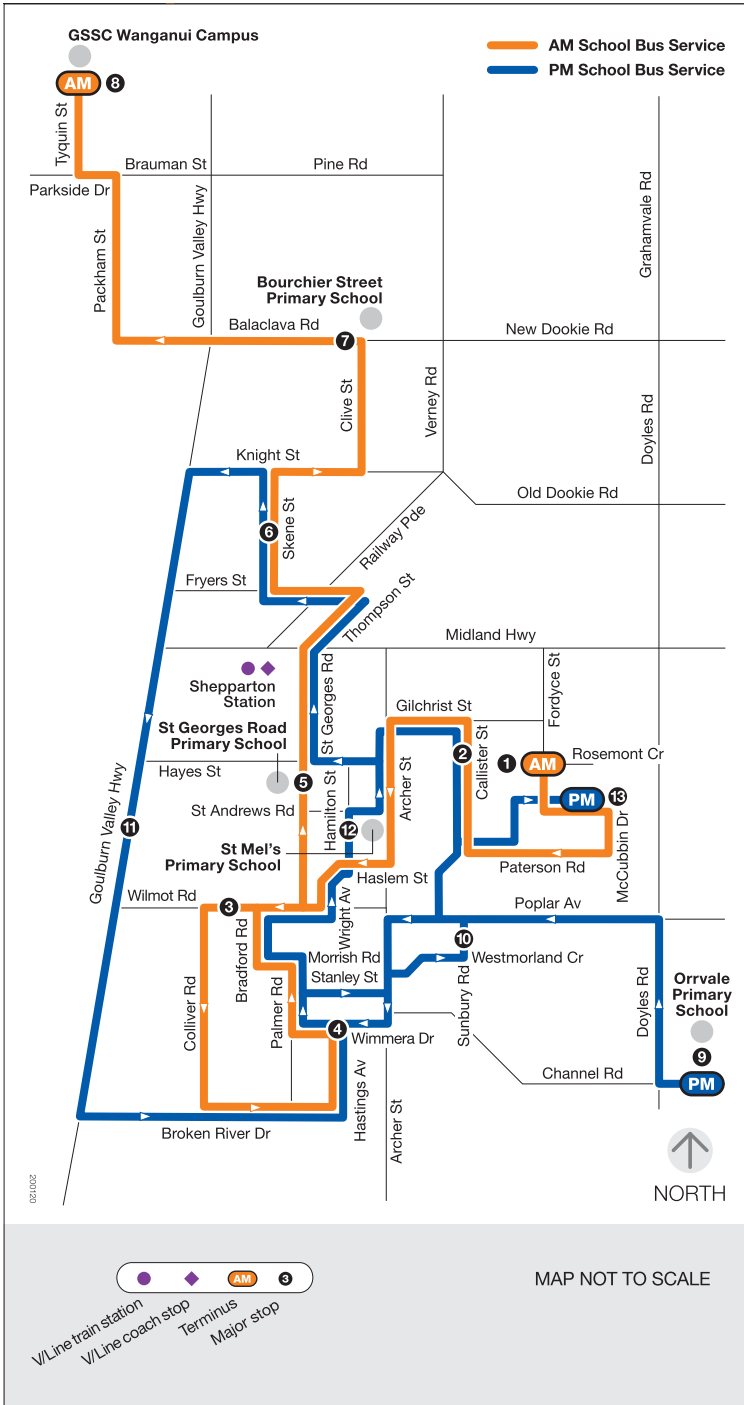

School bus route

0

S4

via St Georges Road Primary School
 via Bourchier Street Primary School
 via GSSC Wanganui Campus
 via Orrvale Primary School
 via St Mel's Primary School

Monday to Friday

SCHOOL BUS STOP	AM
1 Cnr Fordyce St/Rosemont Cr	7.52
PTV Stop Paterson Rd	7.53
2 PTV Stops Callister St	7.54
PTV Stops Archer St	7.56
31 Wright Av	7.58
3 PTV Stop Wilmot Rd	7.59
65 Broken River Dr	8.03
4 PTV Stop Wimmera Dr	8.05
PTV Stop Palmer Rd	8.07
5 St Georges Road Primary School	8.13
6 Skene St Interchange	8.20
7 Bourchier Street Primary School	8.30
8 GSSC Wanganui Campus	8.36

SCHOOL BUS STOP	PM
9 Orrvale Primary School	3.20
PTV Stop Archer St	3.23
4 PTV Stop Wimmera Dr	3.25
PTV Stop Palmer Rd	3.26
PTV Stop Stanley St	3.27
10 PTV Westmorland Cr	3.29
2 PTV Stop Callister St	3.32
5 St Georges Road Primary School	3.35
6 Skene St Interchange	3.50
11 Cnr Wyndham St/Sheppard St	4.00
Cnr Broken River Dr/Yarra Ct	4.05
4 PTV Stop Wimmera Dr	4.07
PTV Stop Palmer Rd	4.08
Cnr Wright Av/Cadell Ct	4.12
12 St Mel's Primary School	4.15
2 PTV Stops Callister St	4.19
13 Cnr McCubbin Dr/Lindsay Ct	4.22