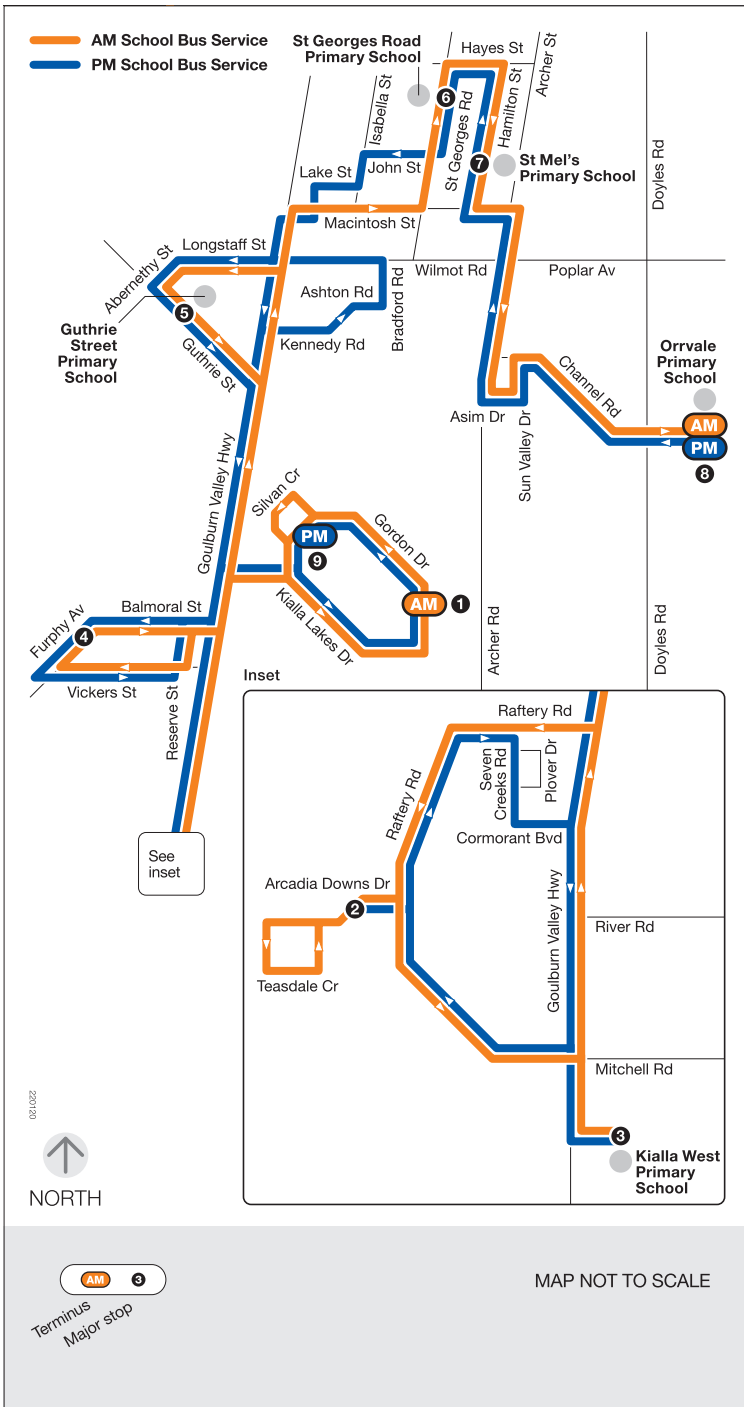

# School bus route

### Raftery Road

via Kialla West Primary School  
 via Guthrie Street Primary School  
 via St Georges Road Primary School  
 via St Mel's Primary School  
 via Orrvale Primary School

### Monday to Friday

| SCHOOL BUS STOP  | AM                   |
|--|----------------------|
| 1 PTV Stops Gordon Dr<br>29 Raftery Rd                                   | 7.45<br>7.50         |
| 2 9 Arcadia Downs Dr<br>41 Teasdale Cr                                   | 7.55<br>7.58         |
| 3 Kialla West Primary School<br>7855 Goulburn Valley Hwy<br>1 Vickers St | 8.05<br>8.08<br>8.10 |
| 4 PTV Stop Furphy Av<br>Cnr Kialla Lakes Dr/Ganaway Cr                   | 8.12<br>8.18         |
| 1 PTV Stops Gordon Dr<br>18 Silvan Cr<br>8009 Goulburn Valley Hwy        | 8.20<br>8.22<br>8.24 |
| PTV Stop Abernethy St<br>PTV Stop Guthrie St                             | 8.28<br>8.30         |
| 5 Guthrie Street Primary School  | 8.30                 |
| 6 St Georges Road Primary School   | 8.35                 |
| 7 St Mel's Primary School<br>PTV Stop Asim Dr                            | 8.40<br>8.45         |
| PTV Stop Sun Valley Dr   | 8.46                 |
| 8 Orrvale Primary School   | 8.55                 |