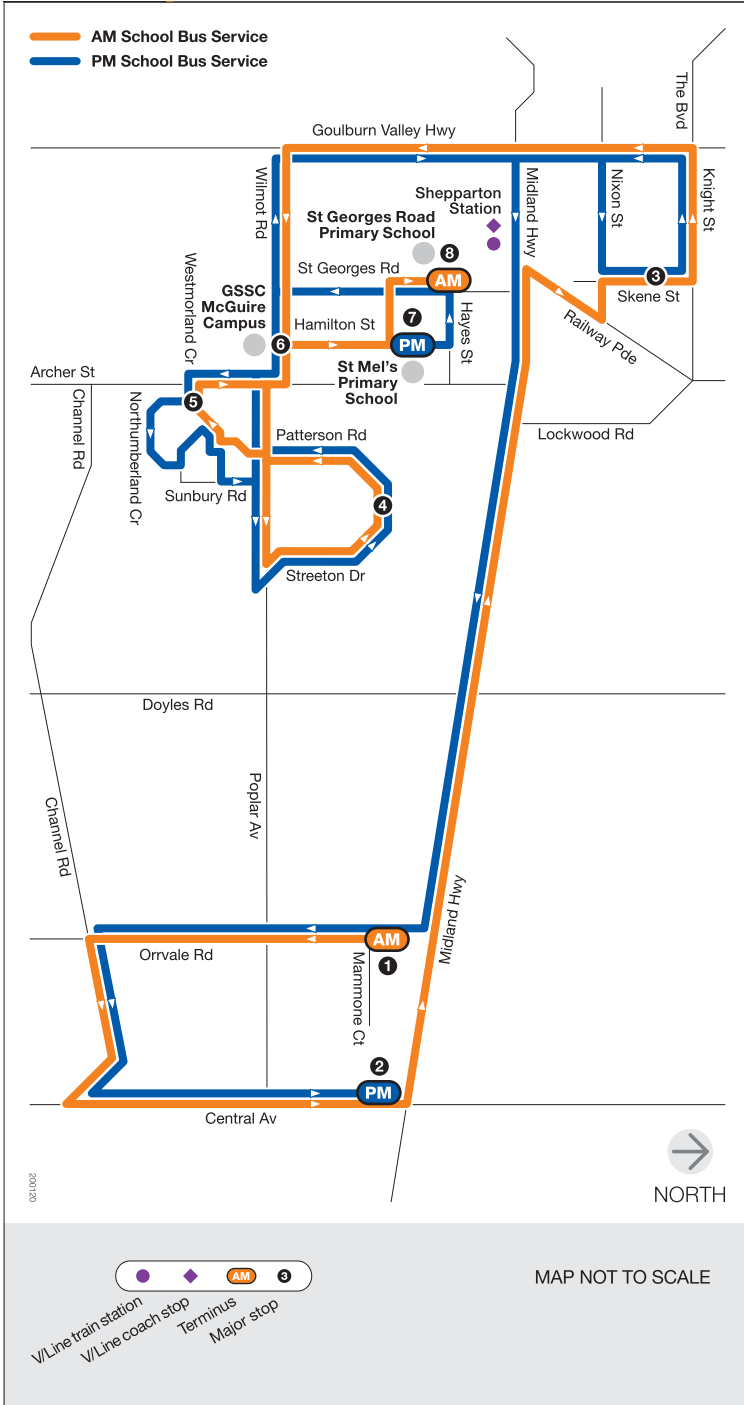

# School bus route

## Orrvale Road

via GSSC McGuire Campus  
via St Mel's Primary School  
via St Georges Road Primary School

## Monday to Friday

SCHOOL BUS STOP	AM
1 Cnr Orrvale Rd/Mammone Ct	7.47
Cnr Orrvale Rd/Konig Ct	7.48
375 Channel Rd	7.49
Cnr Channel Rd/Central Av	7.59
415 Central Av	8.00
2 Cnr Central Av/Benalla Rd	8.01
3 Skene St Interchange	8.15
Cnr Paterson Rd/Streeton Dr	8.27
4 Cnr Paterson Rd/Heysen Av	8.28
5 PTV Stop Westmorland Cr cnr Hampshire Cr	8.30
6 GSSC McGuire Campus	8.35
7 St Mel's Primary School	8.40
8 St Georges Road Primary School	8.45

SCHOOL BUS STOP	PM
7 St Mel's Primary School	3.25
8 St Georges Road Primary School	3.28
6 GSSC McGuire Campus	3.35
Cnr Northumberland Cr/Hampshire Cr	3.37
5 PTV Stop Westmorland Cr	3.38
4 Cnr Paterson Road/Ansell Cr	3.41
3 Skene St Interchange	3.40
Cnr Benalla Rd/Davies Dr	4.00
1 Cnr Orrvale Rd/Mammone Ct	4.02
Cnr Orrvale Rd/Konig Ct	4.02
2 Cnr Central Av/Benalla Rd	4.15