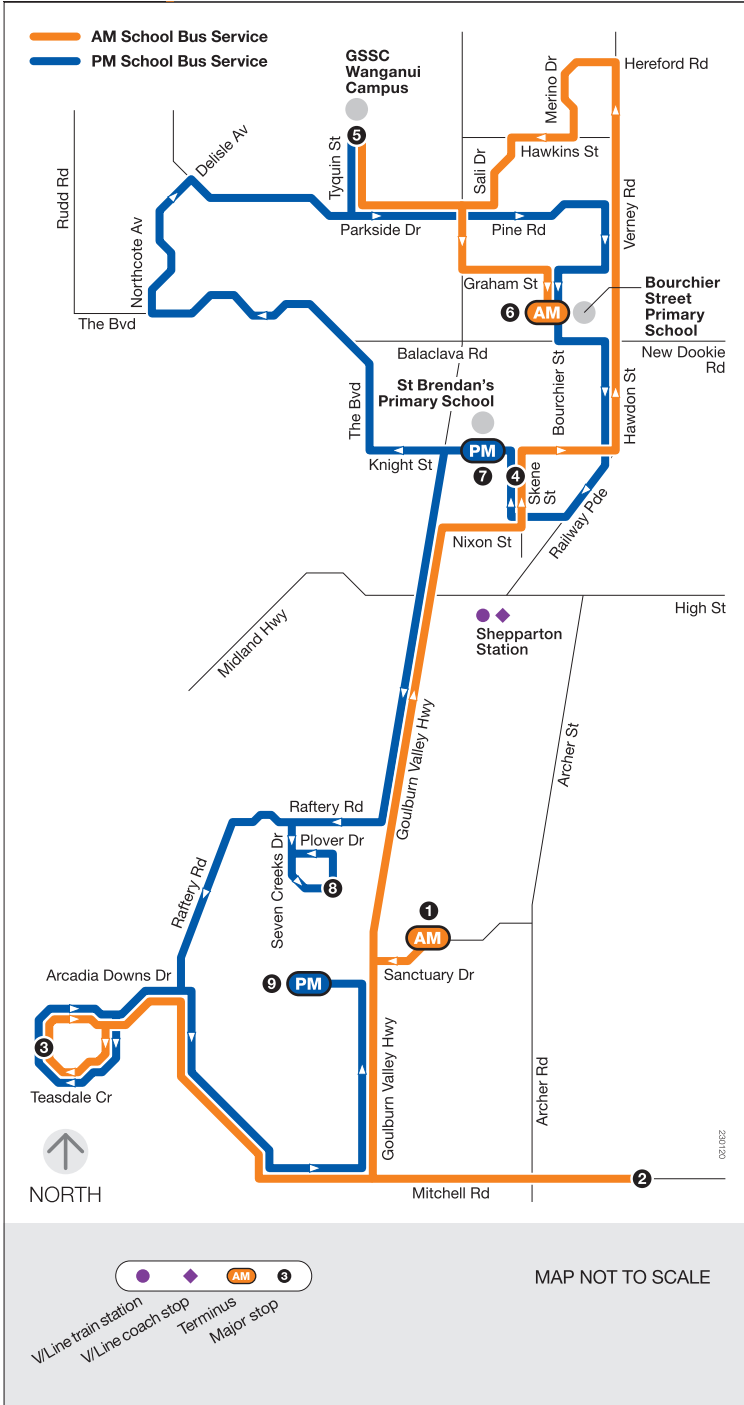

# School bus route

# Melbourne Road

via GSSC Wanganui Campus  
via Bouchier Street Primary School  
via St Brendan's Primary School

## Monday to Friday

SCHOOL BUS STOP	AM
1 30 Sanctuary Dr	7.40
35 Mitchell Rd	7.45
2 400 Mitchell Rd	7.47
23 Arcadia Downs Dr	8.00
3 45 Teasdale Cr	8.02
45 Arcadia Downs Dr	8.05
230 Mitchell Rd	8.07
Cnr Mitchell Rd/Edgewater Rd	8.10
4 Skene St Interchange	8.17
PTV Stops Merino Dr	8.30
PTV Stops Sali Dr	8.32
5 GSSC Wanganui Campus	8.35
6 Bouchier Street Primary School	8.45

SCHOOL BUS STOP	PM
7 St Brendan's Primary School	3.25
Cnr The Boulevard/Marnoo St	3.28
PTV Stop The Boulevard	3.30
11 Northcote Av	3.32
Cnr Northcote Av/Delisle Av	3.33
87 Parkside Dr	3.35
2 Dampier Av	3.37
5 GSSC Wanganui Campus	3.40
PTV Stop Pine Rd (transfer to Connolly Park Town Route)	3.45
6 Bouchier Street Primary School	3.48
4 Skene St Bus Interchange	3.55
Cnr Seven Creeks Dr/Raftery Rd	4.05
Cnr Plover Dr/Sevens Creek Dr	4.07
8 Cnr Lapwing Rd/Plover Dr	4.09
230 Raftery Rd	4.11
3 Arcadia Downs Dr	4.15
3 45 Teasdale Rd	4.18
45 Arcadia Downs Dr	4.20
400 Raftery Rd	4.23
25 Mitchell Rd	4.25
9 7725 Goulburn Valley Hwy	4.30