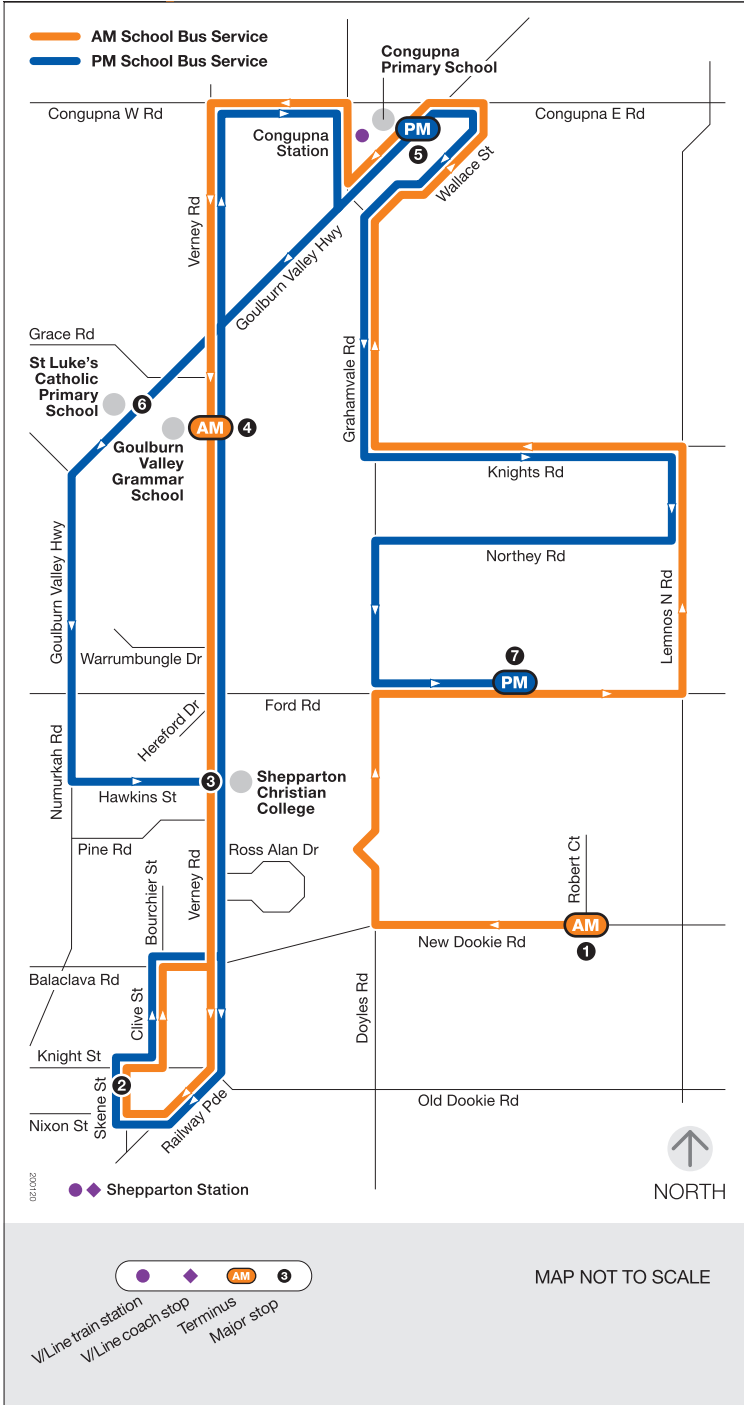

School bus route

K

Lemnos

via Shepparton Christian College
 via Goulburn Valley Grammar School
 via Congupna Primary School
 via St Luke's Catholic Primary School

Monday to Friday

SCHOOL BUS STOP	AM
1 Cnr New Dookie Rd/Robert Crt	7.45
390 Ford Rd	7.47
125 Knights Rd	7.50
8 Wallace St	8.02
Cnr Verney North Rd/Bowland Cl	8.08
Cnr Verney Rd/Grace Rd	8.10
Cnr Verney Rd/Grammar Park	8.12
Cnr Verney Rd/Warrumbungle Dr	8.14
Cnr Verney Rd/Hereford Dr	8.16
Cnr Verney Rd/Pine Rd	8.18
Cnr Verney Rd/Ross Alan Dr	8.20
2 Skene St Interchange	8.25
PTV Stop Clive St	8.30
3 Shepparton Christian College	8.40
Cnr Verney Rd/Hereford Dr	8.42
4 Goulburn Valley Grammar School	8.45

SCHOOL BUS STOP	PM
5 Congupna Primary School	3.05
6 St Luke's Catholic Primary School	3.20
207 Numurkah Rd	3.25
4 Goulburn Valley Grammar School	3.32
2 Skene St Interchange	3.50
PTV Stop Clive St	3.53
Cnr Verney Rd/Grace Rd	4.08
Cnr Verney Rd North/Bowland Cl	4.12
17 Wallace St	4.20
177 Knights Rd	4.25
105 Northey Rd	4.28
7 390 Ford Rd	4.30