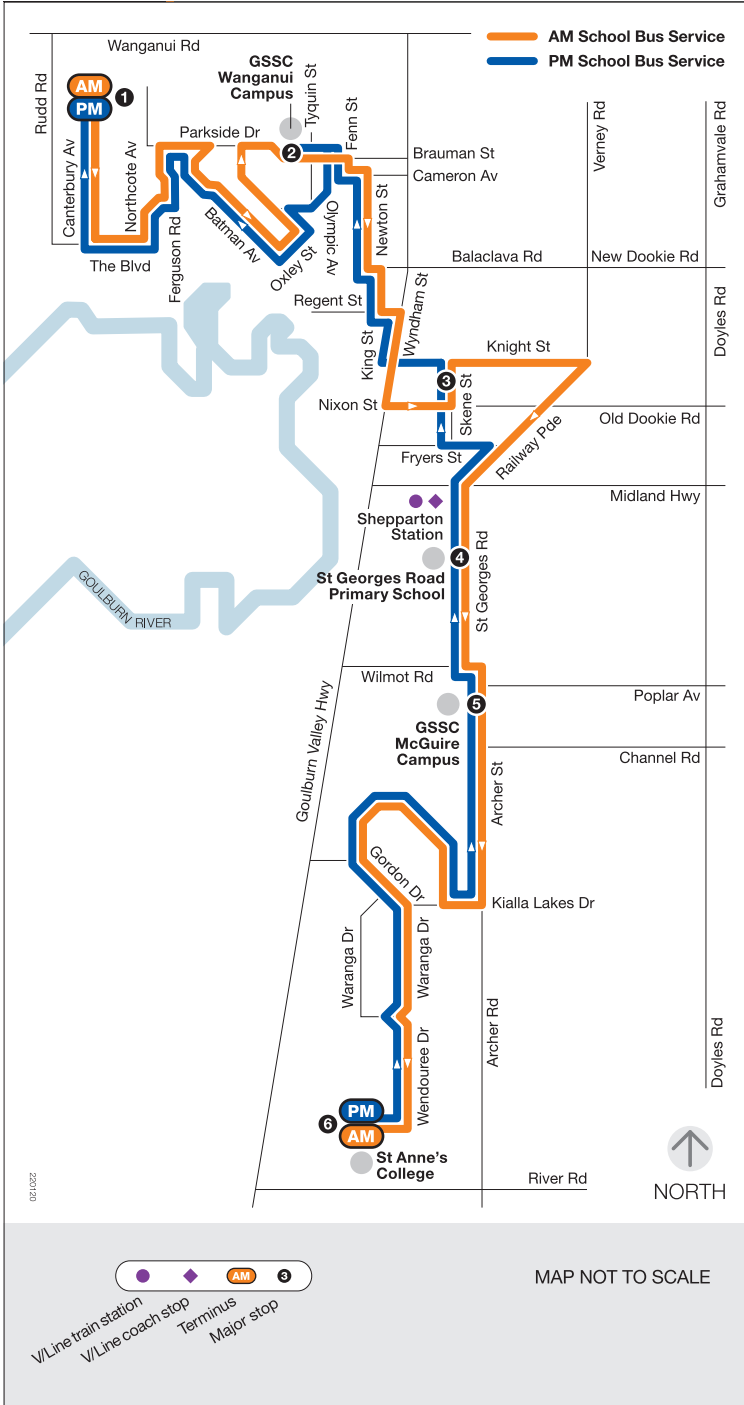

# School bus route

# Canterbury Avenue

via GSSC Wanganui Campus  
 via St Georges Road Primary School  
 via GSSC McGuire Campus  
 via St Anne's College

## Monday to Friday

SCHOOL BUS STOP	AM
<b>1</b> Canterbury Av	7.45
Canterbury Park	7.48
Northcote Av	7.50
Parkside Dr	7.53
Batman Av	7.54
<b>2</b> GSSC Wanganui Campus	<b>8.02</b>
Fenn St	8.05
Cameron Av	8.07
Newton St	8.09
King St	8.12
<b>3</b> Skene St Interchange	8.15
<b>4</b> Opp St Georges Road Primary School	<b>8.22</b>
<b>5</b> GSSC McGuire Campus	<b>8.25</b>
Gordon Dr	8.30
Waranga Dr	8.35
<b>6</b> St Anne's College	<b>8.45</b>

SCHOOL BUS STOP	PM
<b>6</b> St Anne's College	<b>3.15</b>
Waranga Dr	3.25
Gordon Dr	3.30
<b>5</b> GSSC McGuire Campus	<b>3.35</b>
<b>4</b> St Georges Road Primary School	<b>3.38</b>
<b>3</b> Skene St Interchange	3.45
King St	3.48
Newton St	3.51
Cameron Av	3.53
Fenn St	3.55
<b>2</b> GSSC Wanganui Campus	<b>4.00</b>
Batman Av	4.06
Parkside Dr	4.10
Northcote St	4.12
Canterbury Park	4.15
<b>1</b> Canterbury Av	<b>4.20</b>