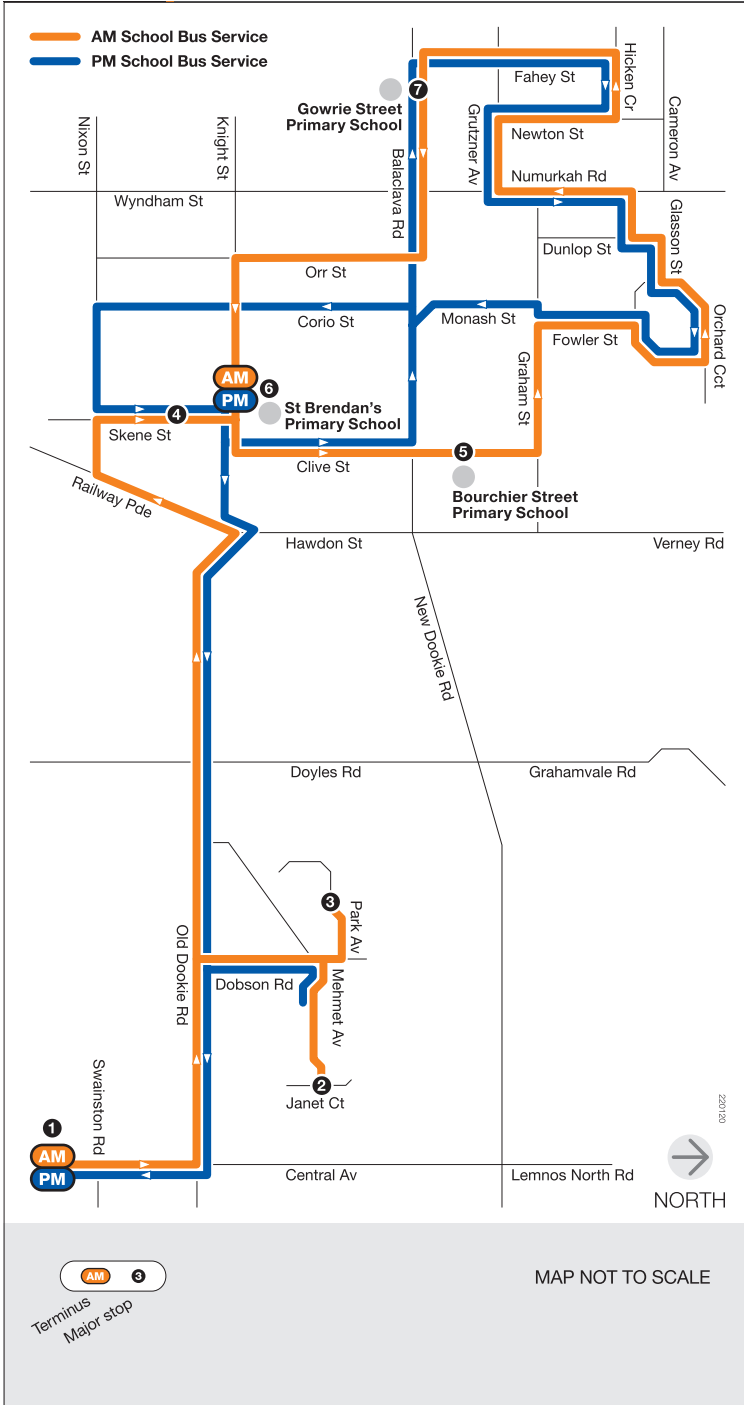

School bus route

I

Dobson Road

via Bouchier Street Primary School
via St Brendan's Primary School
via Gowrie Street Primary School

Monday to Friday

SCHOOL BUS STOP	AM
1 260 Central Av	8.00
2 1 Janet Ct	8.04
3 10 Park Av	8.05
11 Dobson Rd	8.07
226 Old Dookie Rd	8.10
38 Old Dookie Rd	8.15
4 Skene St Interchange	8.17
5 Bouchier Street Primary School	8.20
18 Fowler St	8.27
83 Glasson St	8.30
50 Fahey St	8.35
Balaclava Rd (opposite King St)	8.38
6 St Brendan's Primary School	8.40

SCHOOL BUS STOP	PM
6 St Brendan's Primary School	3.20
7 Gowrie Street Primary School	3.30
50 Fahey St	3.32
7 Glasson St	3.35
57 Orchard Cct	3.38
18 Fowler St	3.40
4 Skene St Interchange	3.55
38 Old Dookie Rd	3.58
213 Old Dookie Rd	4.00
9 Dobson Rd	4.01
2 1 Mehmet Av	4.02
1 260 Central Av	4.10