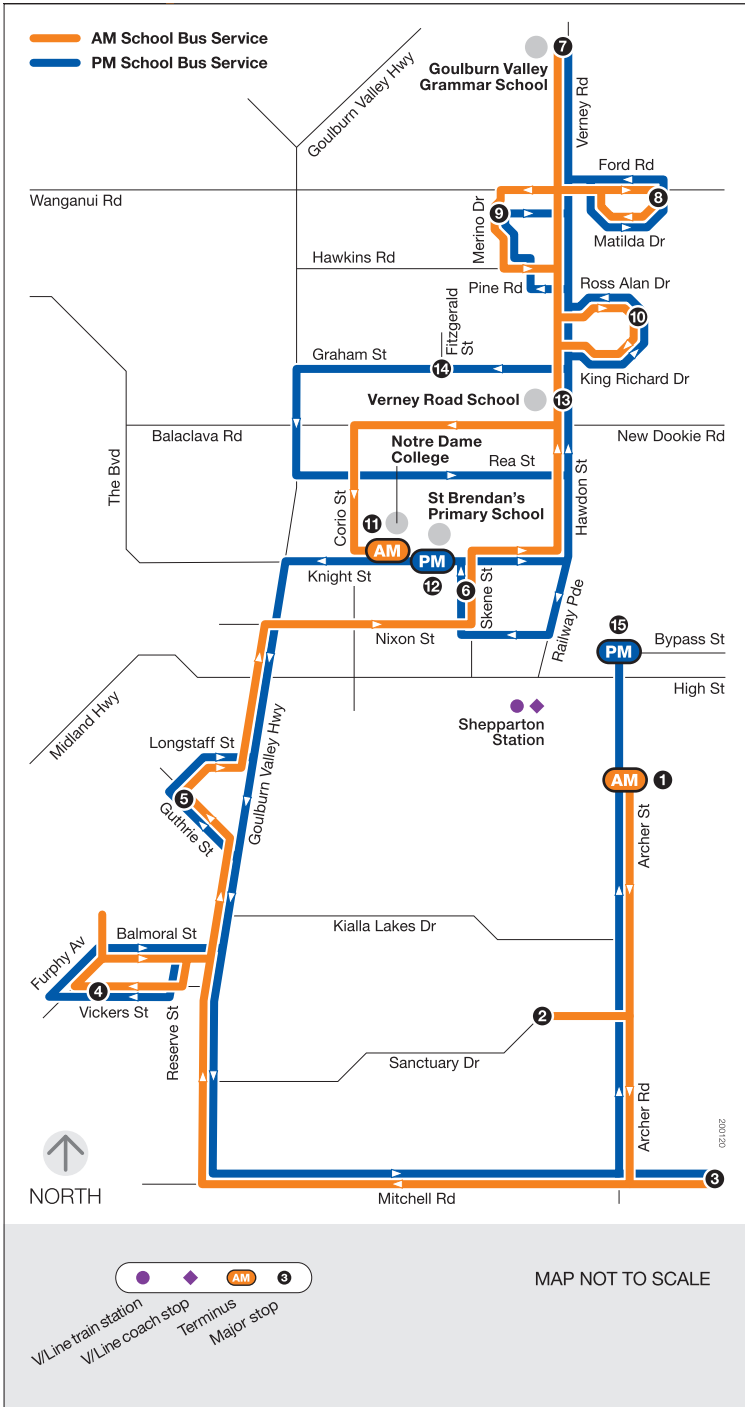

School bus route

H Archer Street

via Goulburn Valley Grammar School
 via Notre Dame College
 via St Brendan's Primary School
 via Verney Road School

Monday to Friday

SCHOOL BUS STOP	AM	
1	489 Archer St	7.40
2	10 Sanctuary Dr	7.45
	710 Archer St	7.47
3	850 Mitchell Rd	7.48
	224 Mitchell Rd	7.49
	132 Mitchell Rd	7.50
	7665 Goulburn Valley Hwy	7.52
4	25 Vickers St	7.57
	38 Furphy Av	7.58
	20 Balmoral St	7.59
5	PTV Stop Guthrie St	8.05
	PTV Stop Abernerthy St	8.06
	PTV Stop Longstaff St	8.07
6	Skene St Interchange	8.15
7	Goulburn Valley Grammar School	8.30
8	PTV Stop 17 Matilda Dr	8.35
9	Merino Dr	8.38
	Cnr Ross Alan Dr/Otway Ct	8.40
10	Cnr King Richard Dr/Locksley St	8.41
11	Notre Dame College	8.50

SCHOOL BUS STOP	PM	
12	St Brendan's Primary School	3.25
13	Verney Road School	3.30
10	53 King Richard Dr	3.32
	68 Pine Rd	3.34
	PTV Stop Hawkins St	3.36
9	PTV Stop Merino Dr	3.38
	Ayshire Park	3.39
8	17 Matilda Dr	3.42
	Cnr Verney Rd/Trinity Dr	3.45
7	Goulburn Valley Grammar School	3.50
	Cnr Verney Rd/Warrumbungle Dr	3.52
	Cnr Verney Rd/Hereford Dr	3.54
	Cnr Verney Rd/Ross Alan Dr	3.56
14	Cnr Graham St/Fitzgerald St	3.58
	Rea St	4.00
6	Skene St Interchange	4.05
5	PTV Stop Guthrie St	4.10
	PTV Stop Abernerthy St	4.12
	PTV Stop Longstaff St	4.15
4	25 Vickers Rd	4.18
	PTV Stops Balmoral St	4.20
	132 Mitchell Rd	4.25
3	850 Archer Rd	4.28
15	10 Archer St	4.30