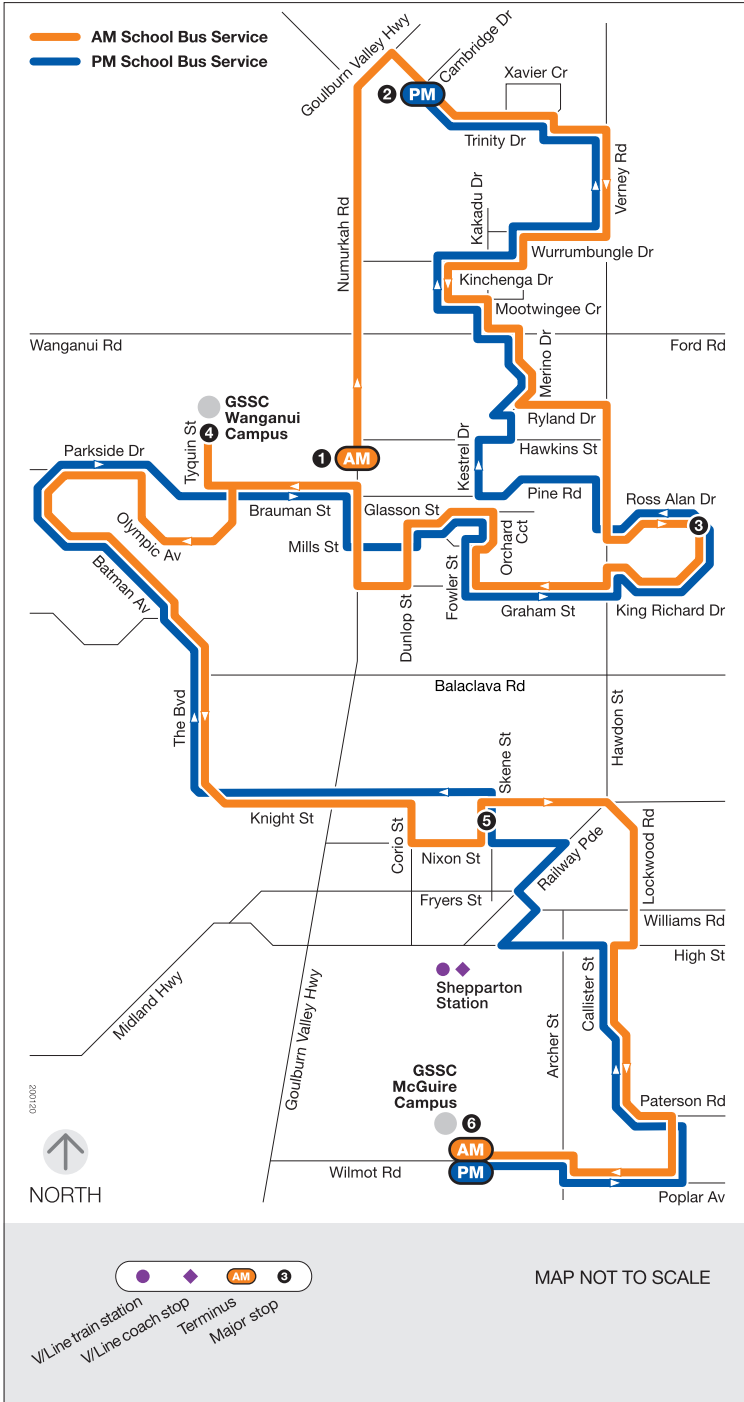

School bus route

G

Grammar Park

via GSSC Wanganui Campus
via GSSC McGuire Campus

Monday to Friday

SCHOOL BUS STOP	AM
1 Numurkah Rd	7.45
2 Trinity Dr	7.47
Warrumbungle Dr	7.52
Kinchega Dr	7.54
Merino Dr	7.59
3 Ross Alan Dr	8.05
King Richard Dr	8.08
Graham St	8.11
Orchard Cct	8.14
Glasson St	8.16
4 GSSC Wanganui Campus	8.20
Olympic Av	8.23
Batman Av	8.25
5 Skene St Interchange	8.32
Callister St	8.40
Paterson Rd	8.42
6 GSSC McGuire Campus	8.45

SCHOOL BUS STOP	PM
6 GSSC McGuire Campus	3.20
Paterson Rd	3.23
Callister St	3.25
5 Skene St Interchange	3.33
Batman Av	3.40
4 GSSC Wanganui Campus	3.49
Glasson St	3.53
Graham St	3.58
King Richard Dr	4.05
3 Ross Alan Dr	4.08
Kestrel Dr	4.11
Merino Dr	4.14
Kinchega Dr	4.20
Warrumbungle Dr	4.24
Trinity Dr	4.28
2 Trinity Dr near Cambridge Dr	4.30