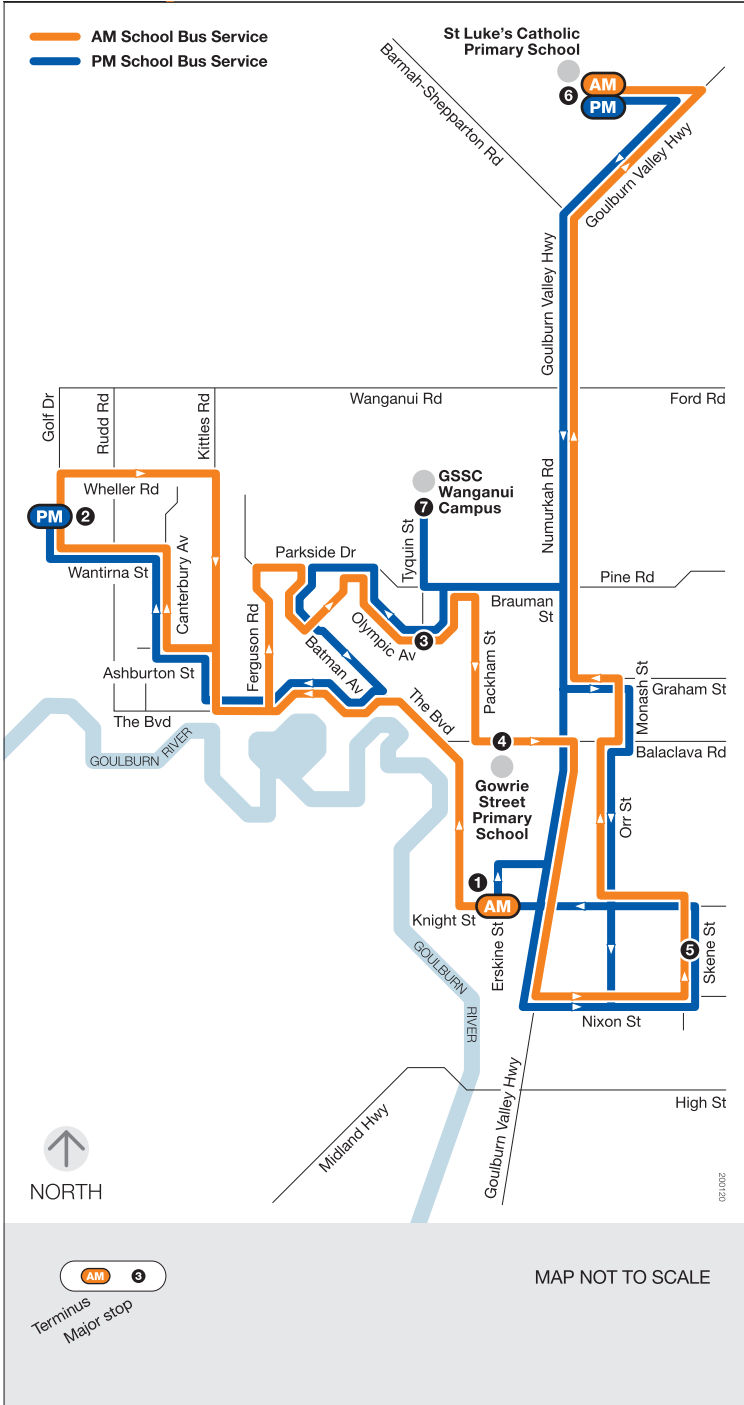

# School bus route

# Kingfisher

via Gowrie Street Primary School  
via St Luke's Catholic Primary School  
via GSSC Wanganui Campus

## Monday to Friday

SCHOOL BUS STOP	AM
1 20 Knight St	7.20
Cnr The Boulevard/Langi St	7.28
PTV Stop Ashburton St	7.38
8 Wantirna St	7.40
2 40 Golf Dr	7.42
Cnr Rudd Rd/Wheller Rd	7.45
Cnr Batman Av/Evans Ct	7.55
Cnr Parkside Dr/Bass Ct	8.00
3 PTV Stops Olympic Av	8.03
4 Opp Gowrie Street Primary School	8.05
5 Skene St Interchange	8.20
6 Orr St	8.22
PTV Stops Monash St	8.25
PTV Stop Goulburn Valley Health	8.30
6 St Luke's Catholic Primary School	8.40

SCHOOL BUS STOP	PM
6 St Luke's Catholic Primary School	3.20
PTV Stop Goulburn Valley Health	3.25
PTV Stops Monash St	3.27
9 Orr St	3.28
5 Skene St Interchange	3.30
7 GSSC Wanganui Campus	3.40
5 Skene St Interchange	4.00
6 Erskine St	4.05
3 PTV Stops Olympic Av	4.33
66 Parkside Dr	4.15
91 Batman Av	4.16
PTV Stops Kittles Rd	4.20
PTV Stop Ashburton St	4.22
6 Wantirna St	4.23
2 Cnr Golf Dr/Kingfisher Dr	4.25