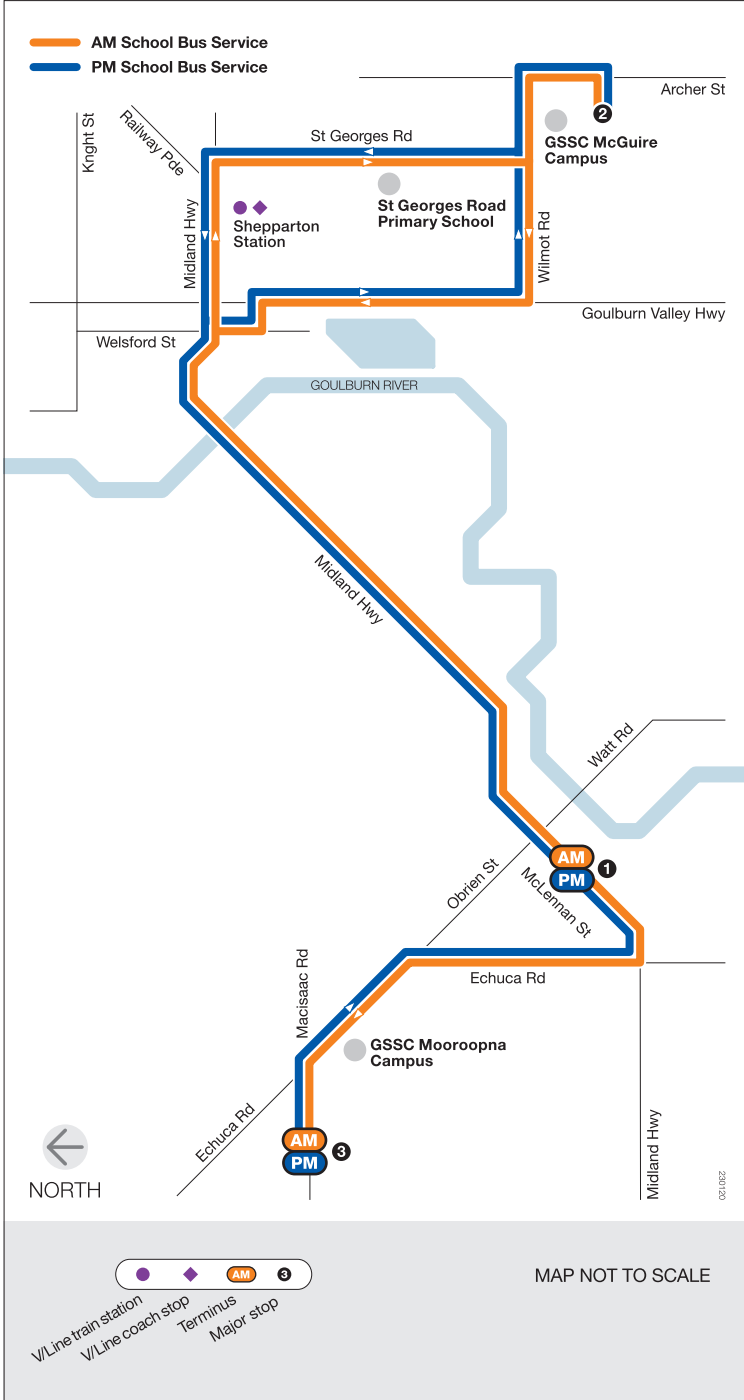

School bus route

E

Mooroopna

via GSSC McGuire Campus
via GSSC Mooroopna Campus

Monday to Friday

SCHOOL BUS STOP	AM
1 Bakery – 52 McLennan St	8.20
2 GSSC McGuire Campus	8.35
3 GSSC Mooroopna Campus	8.50

SCHOOL BUS STOP	PM
3 GSSC Mooroopna Campus	3.20
2 GSSC McGuire Campus	3.35
1 Bakery – 52 McLennan St	3.50