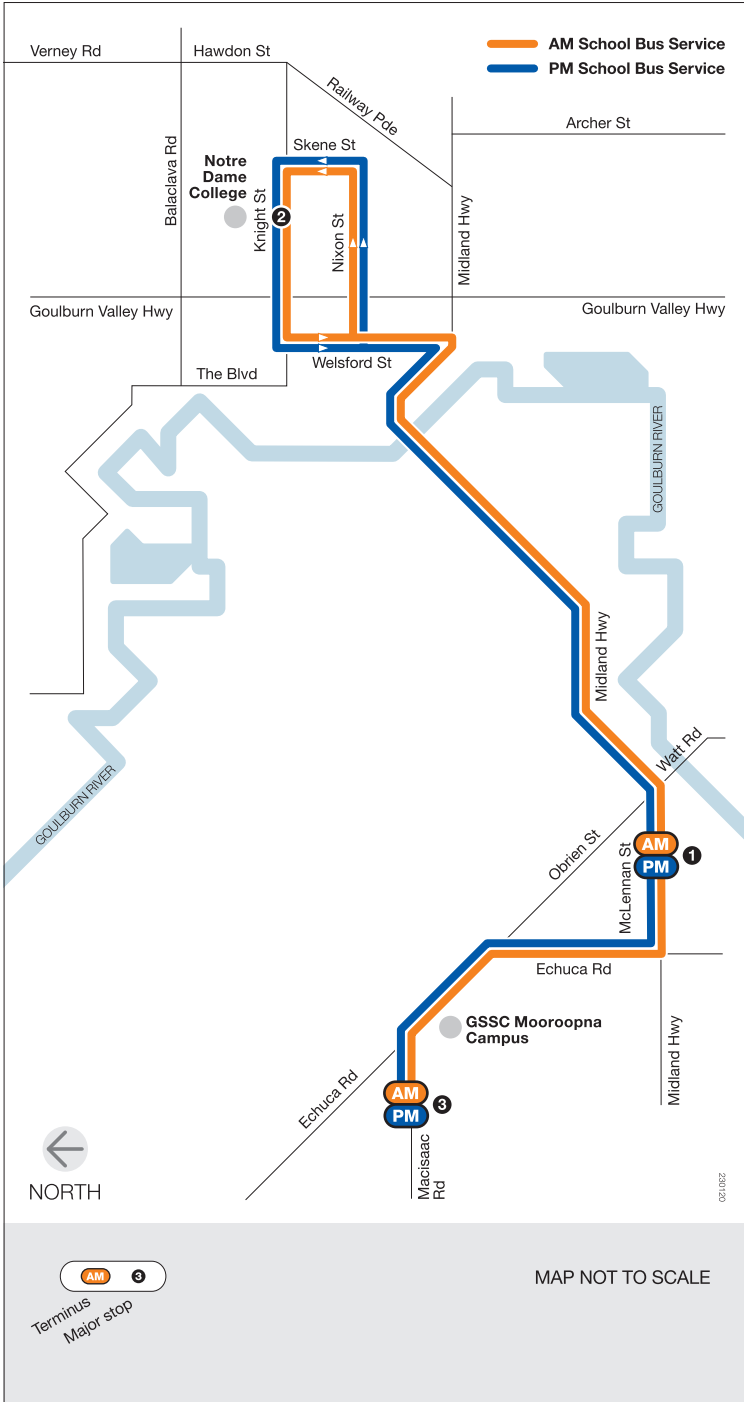

School bus route

D

Mooroopna

via Notre Dame College
via GSSC Mooroopna Campus

Monday to Friday

SCHOOL BUS STOP

AM

1 Bakery – 52 McLennan St	8.18
2 Notre Dame College	8.32
3 GSSC Mooroopna Campus	8.50

SCHOOL BUS STOP

PM

3 GSSC Mooroopna Campus	3.20
2 Notre Dame College	3.35
1 Mooroopna Barastoc – McLennan St	3.47