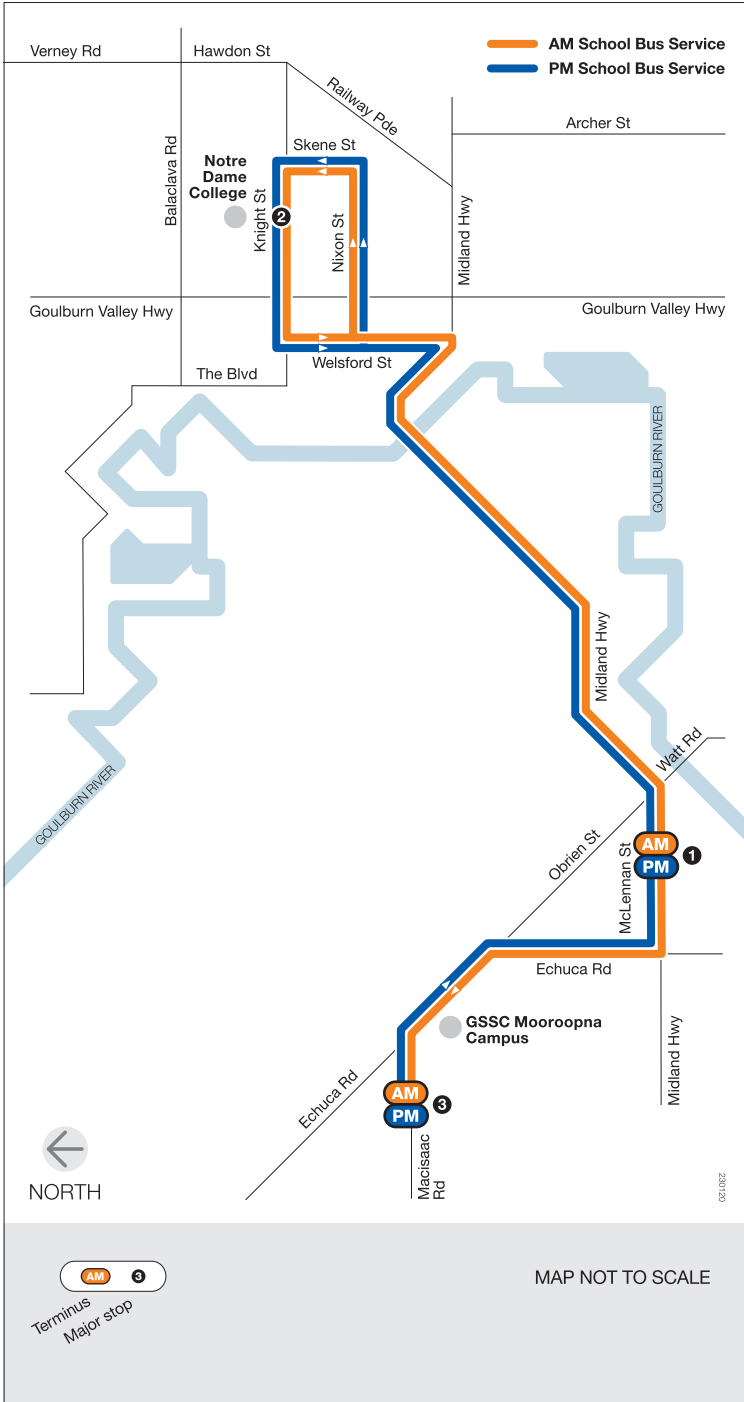

School bus route

B

Mooroopna

via Notre Dame College
via GSSC Mooroopna Campus

Monday to Friday

SCHOOL BUS STOP	AM
1 Bakery – 52 McLennan St	8.15
2 Notre Dame College	8.27
3 GSSC Mooroopna Campus	8.46

SCHOOL BUS STOP	PM
3 GSSC Mooroopna Campus	3.20
2 Notre Dame College	3.35
1 Mooroopna Barastoc – McLennan St	3.50