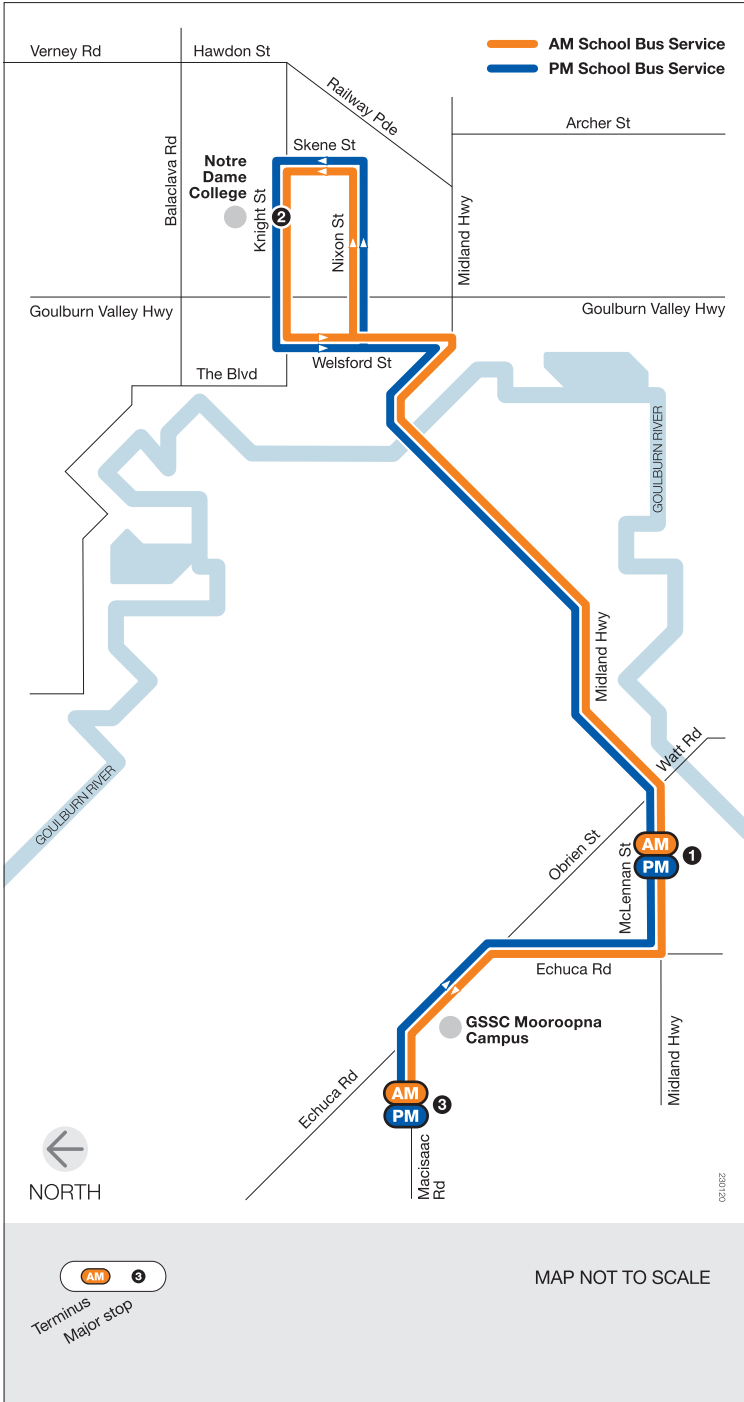

# School bus route

### Mooroopna

via Notre Dame College  
via GSSC Mooroopna Campus

### Monday to Friday

SCHOOL BUS STOP	AM
1 Bakery – 52 McLennan St	8.15
2 Notre Dame College	8.27
3 GSSC Mooroopna Campus	8.46

SCHOOL BUS STOP	PM
3 GSSC Mooroopna Campus	3.20
2 Notre Dame College	3.35
1 Mooroopna Barastoc – McLennan St	3.50